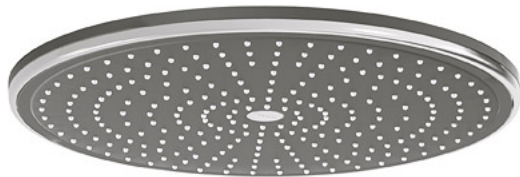

27 204 Rainshower Jumbo Shower Head

Description

-AVAILABLE ONLY THROUGH AUTHORIZED GROHE ONDUS SHOWROOMS-

16" shower face radius

SpeedClean® anti-lime system

Spray: wide rain (starting at 7.5 psi flow pressure)

Ball joint with turning angle $20^{\circ} \pm 20^{\circ}$

GROHE DreamSpray® technology

252 spray nozzles

For use with shower arm 28 492 or 28 983

Flow Rate

2.5 gpm at 80 psi (9.5 lpm)

Code Compliance

ASME/ANSI A112.18.1M

Finish Options

27 204 OOO Starlight® Chrome

27 204 KS0 Velvet Black

27 204 LS0 Moon White

27 204 BS0 Titanium