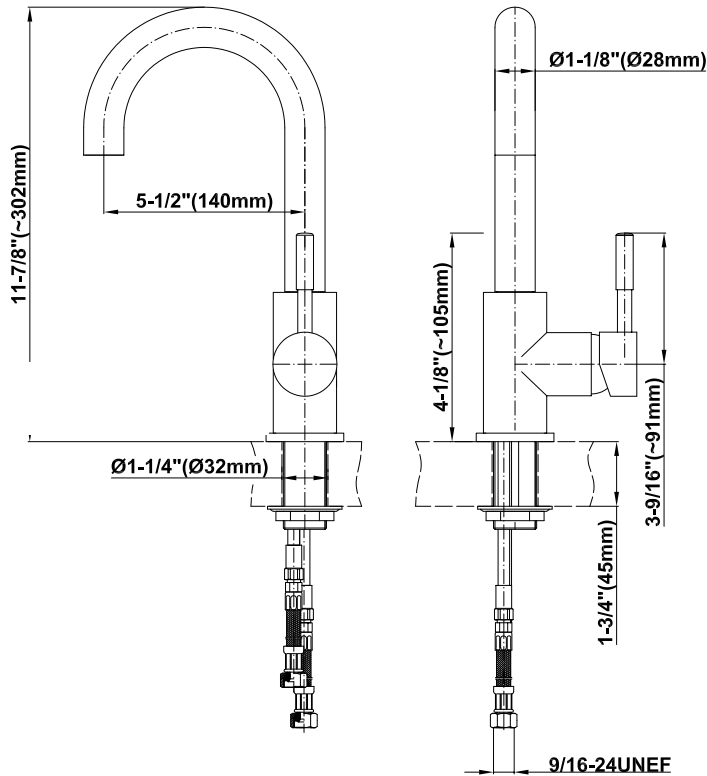

The measurements shown are for reference only. Products and specifications shown are subject to change without notice. Revised 09/2018.

www.graff-designs.com | phone: 800-954-4723