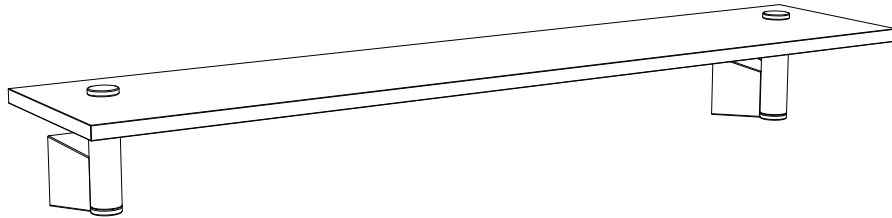

# Bleu Collection

General Specifications

Glass Shelf

#4716 (Chrome)  
#4736 (Satin Nickel)

Rectangle Glass Shelf