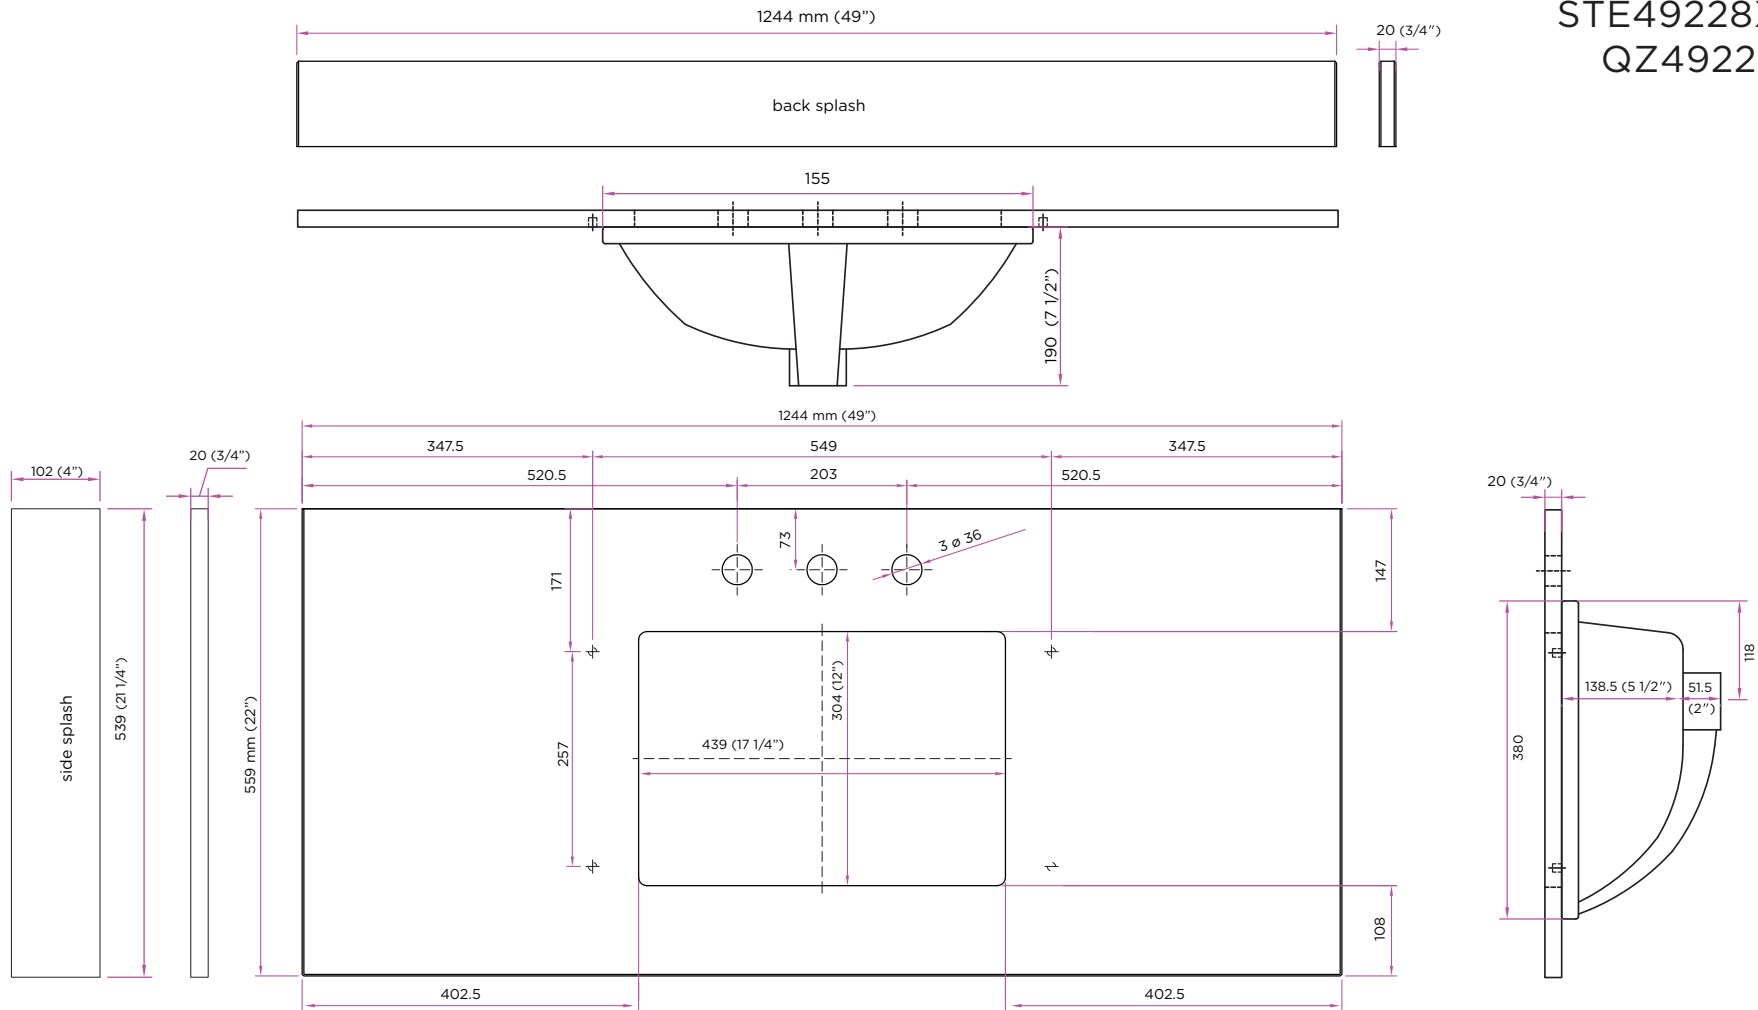

FOREMOST®

BRANTLEY COLLECTION

48" Vanity
 Meuble-lavabo de 48 po
 BAGV4822D
 BABV4822D
 BAWV4822D

www.ForemostBath.com

ST49228XXX
STE49228XXX
QZ49228XX

HG49228XX