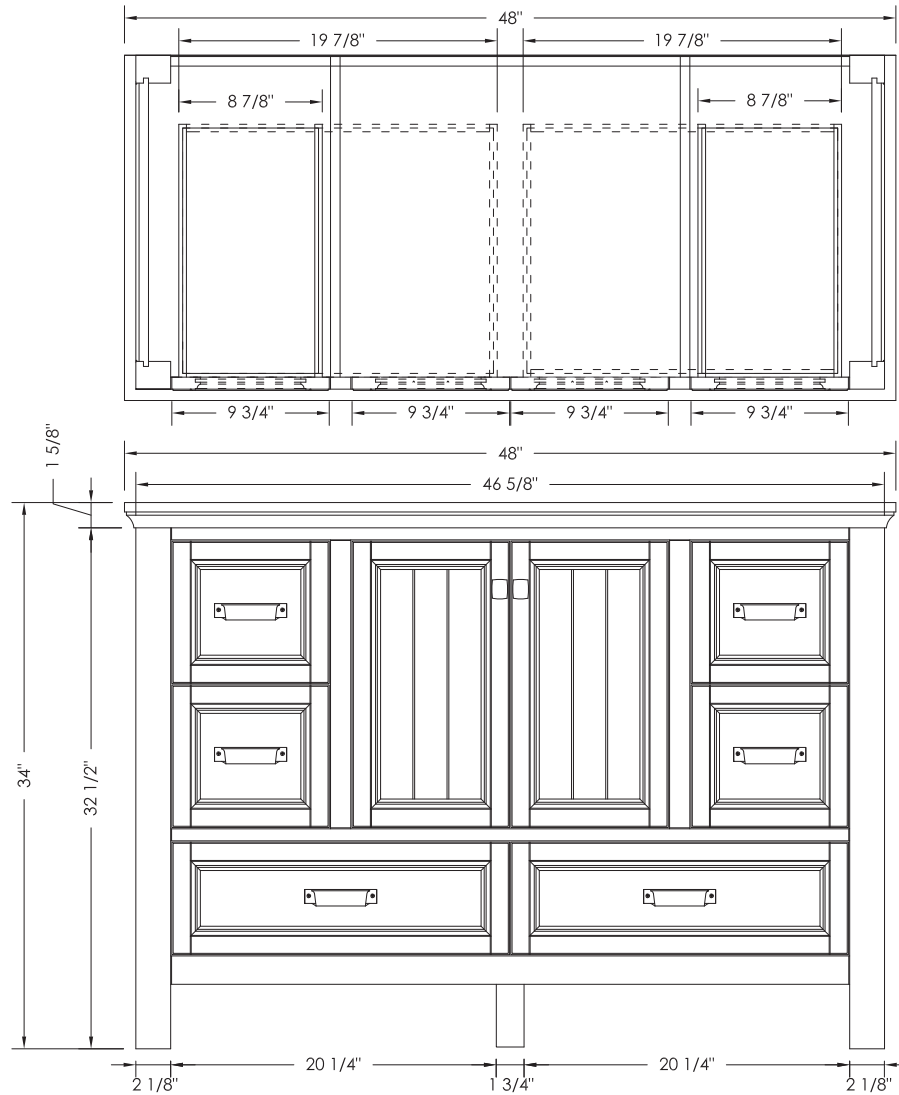

FOREMOST®

BRANTLEY COLLECTION

48" Vanity
 Meuble-lavabo de 48 po
 BAGV4822D
 BABV4822D
 BAWV4822D

www.ForemostBath.com

ST49228XXX
STE49228XXX
QZ49228XX

HG49228XX