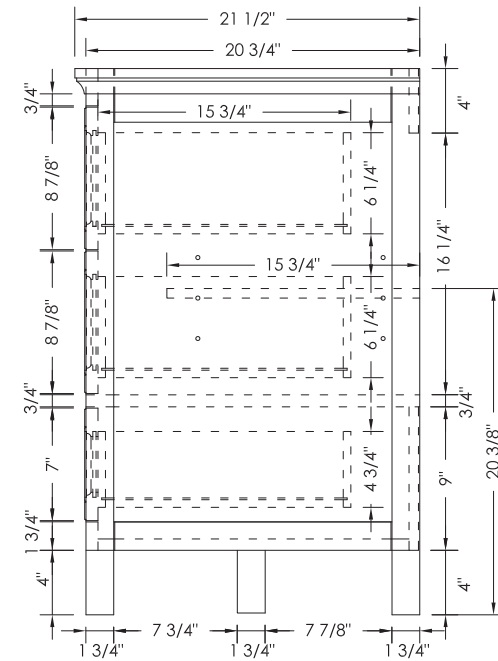

FOREMOST®

BRANTLEY COLLECTION

48" Vanity
 Meuble-lavabo de 48 po
 BAGV4822D
 BABV4822D
 BAWV4822D

www.ForemostBath.com

ST49228XXX
STE49228XXX
QZ49228XX

HG49228XX