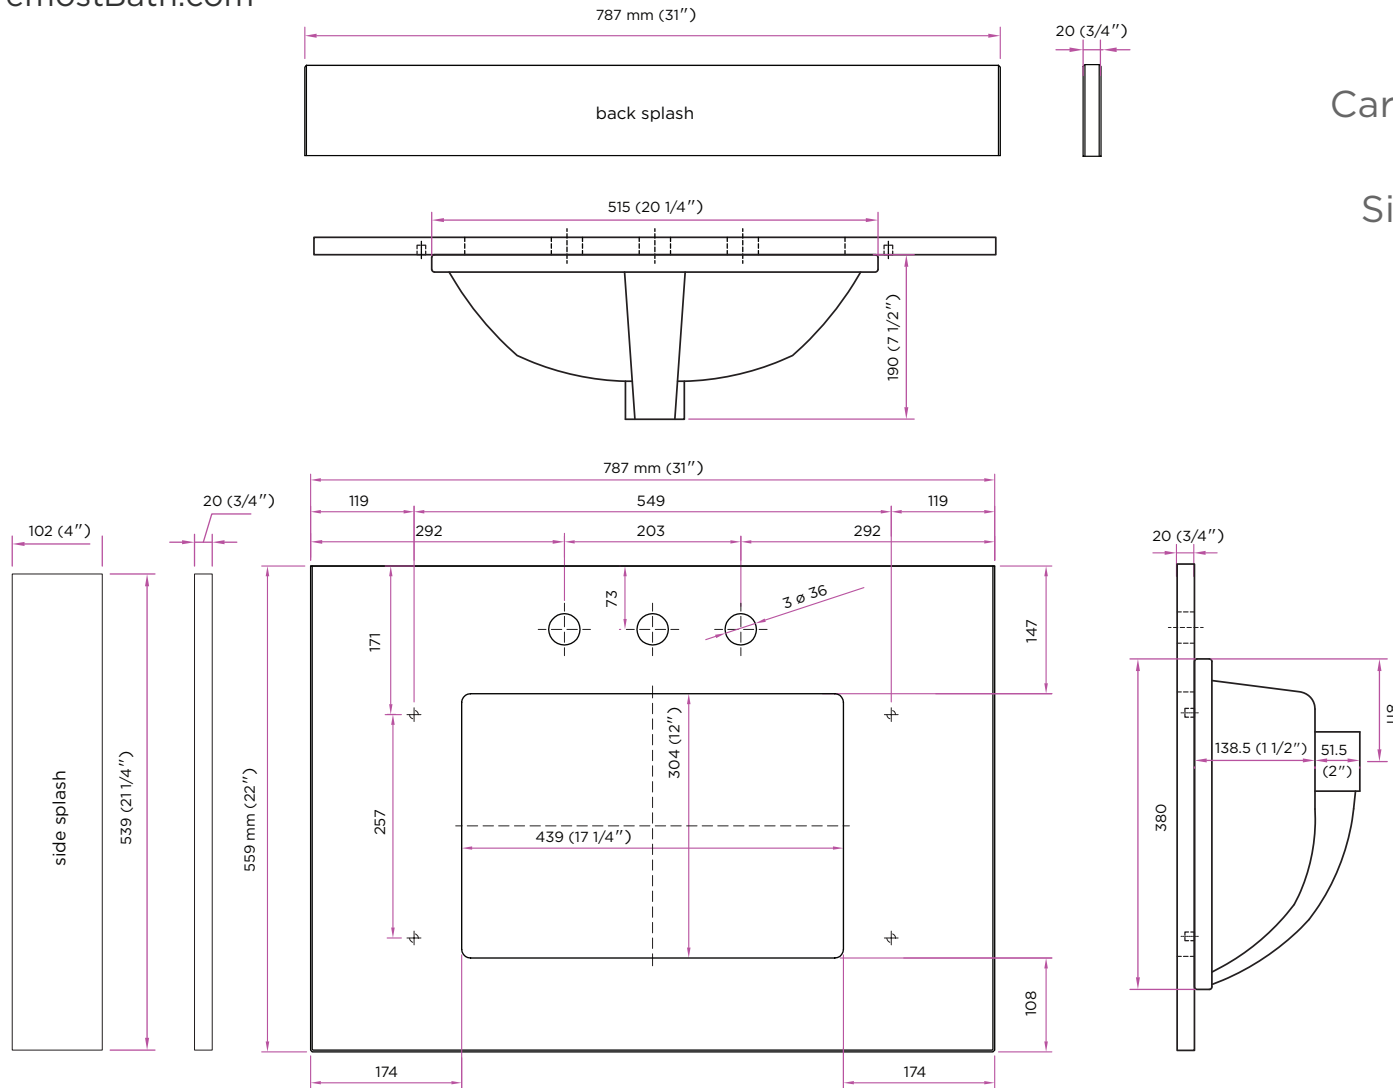

www.ForemostBath.com

Black Galaxy  
ST31228BGR

Carrara White Marble  
ST31228CWR

Silver Crystal White  
STE31228SWR

30" Vanity  
 Meuble-lavabo de 30 po  
 BAGV3022D  
 BABV3022D  
 BAWV3022D