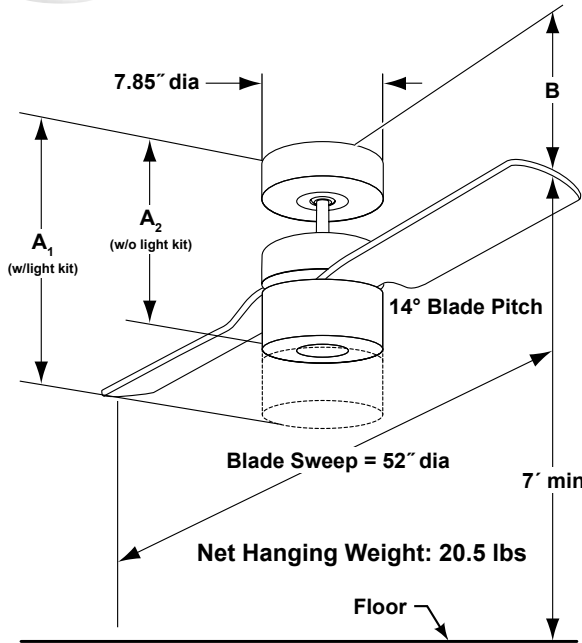

# **SPECIFICATION SHEET**

*Product Specifications Subject To Change*

**MULTIMAX™**

**FP8008CH  
Ceiling Fan**

	A <sub>1</sub>	A <sub>2</sub>	B
Fan w/6" downrod	13.00"	17.00"	10.70"
Fan w/12" downrod	19.00"	23.00"	16.70"
Fan w/18" downrod	25.00"	29.00"	22.70"
Fan w/24" downrod	31.00"	35.00"	28.70"
Fan w/36" downrod	43.00"	47.00"	40.70"
Fan w/48" downrod	55.00"	59.00"	52.70"
Fan w/60" downrod	67.00"	71.00"	64.70"
Fan w/72" downrod	79.00"	83.00"	76.70"