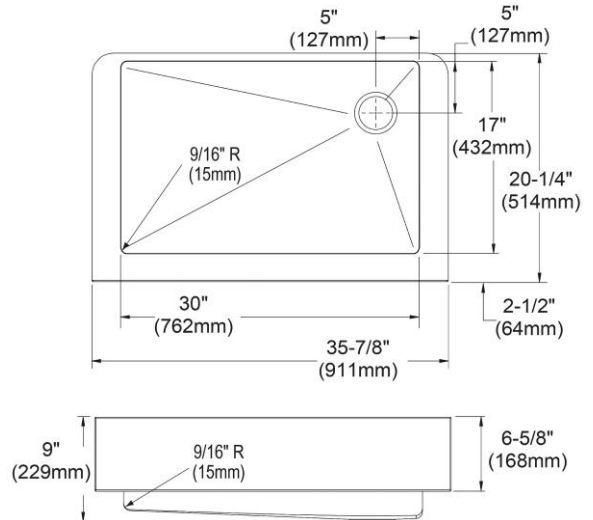

PART: _____ QTY: _____

PROJECT: _____

CONTACT: _____

DATE: _____

NOTES: _____

APPROVAL: _____

In keeping with our policy of continuing product improvement, Elkay reserves the right to change product specifications without notice. Please visit elkay.com for the most current version of Elkay product specification sheets. This specification describes an Elkay product with design, quality, and functional benefits to the user. When making a comparison of other producers' offerings, be certain these features are not overlooked.