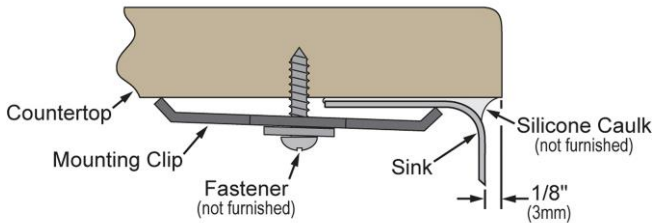

Installation Profile:

1/8" OVERHANG

Designed to affix to the underside of any solid surface countertop.

OPTIONAL ACCESSORIES

Bottom Grid:	CTXBG2916
Drain:	LKDD, LK35, LK99S
Faucet:	LK3000CR, LK3001CR, LK5000CR, LK5000LS, LK6000CR, LK6000LS
Soap Dispenser:	LK320

AMERICAN PRIDE. A LIFETIME TRADITION.

Like your family, the Elkay family has values and traditions that endure. For almost a century, Elkay has been a family-owned and operated company, providing thousands of jobs that support our families and communities.

Product Compliance: ASME A112.19.3/CSA B45.4

Sinks are listed by IAPMO® as meeting the applicable requirements of the Uniform Plumbing Code®, International Plumbing Code®, and National Plumbing Code of Canada.

- [Clean and Care Manual (PDF)](#)
- [Installation Instructions (PDF)](#)
- [Limited Lifetime Warranty (PDF)](#)