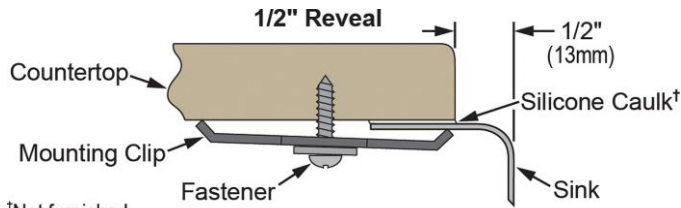

PRODUCT SPECIFICATIONS

Gourmet Stainless Steel Single Bowl Undermount Bar Sink. Overall dimensions are 14-1/8" x 14-1/8" x 6-1/2". Sink is manufactured from 18 gauge 304 Stainless Steel with a Hammered Mirror finish, Center drain placement and Full spray sides and bottom.

Installation Type:	Undermount
Material:	304 Stainless Steel
Finish:	Hammered Mirror
Gauge:	18
Sound Deadening:	Full spray sides and bottom
Number of Bowls:	1
Sink Dimensions:	14-1/8" x 14-1/8" x 6-1/2"
Bowl 1 Dimensions:	12" x 12" x 6-1/2"
Drain Size:	3-1/2" (89mm)
Drain Location:	Center
Minimum Cabinet Size:	18"
Mounting Hardware:	Included
Cutout Template #:	1000001507

Template is available for download at elkay.com

Installation Profile:

*Not furnished
Designed to affix to the underside of any solid surface countertop.

OPTIONAL ACCESSORIES

Drain:	LK99
Faucet:	LKGT1042, LKGT2042
Soap Dispenser:	LKGT1054