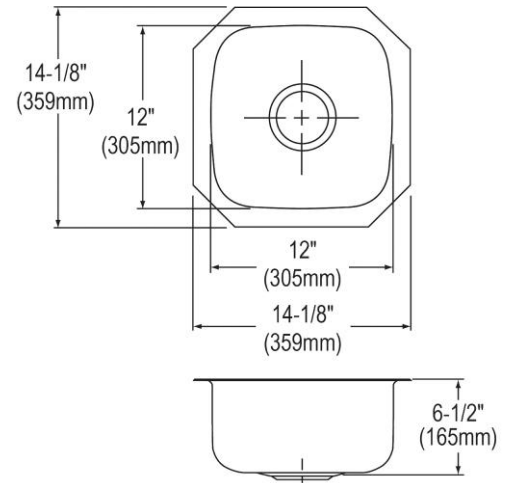

PART: _____ QTY: _____

PROJECT: _____

CONTACT: _____

DATE: _____

NOTES: _____

APPROVAL: _____

In keeping with our policy of continuing product improvement, Elkay reserves the right to change product specifications without notice. Please visit elkay.com for the most current version of Elkay product specification sheets. This specification describes an Elkay product with design, quality, and functional benefits to the user. When making a comparison of other producers' offerings, be certain these features are not overlooked.