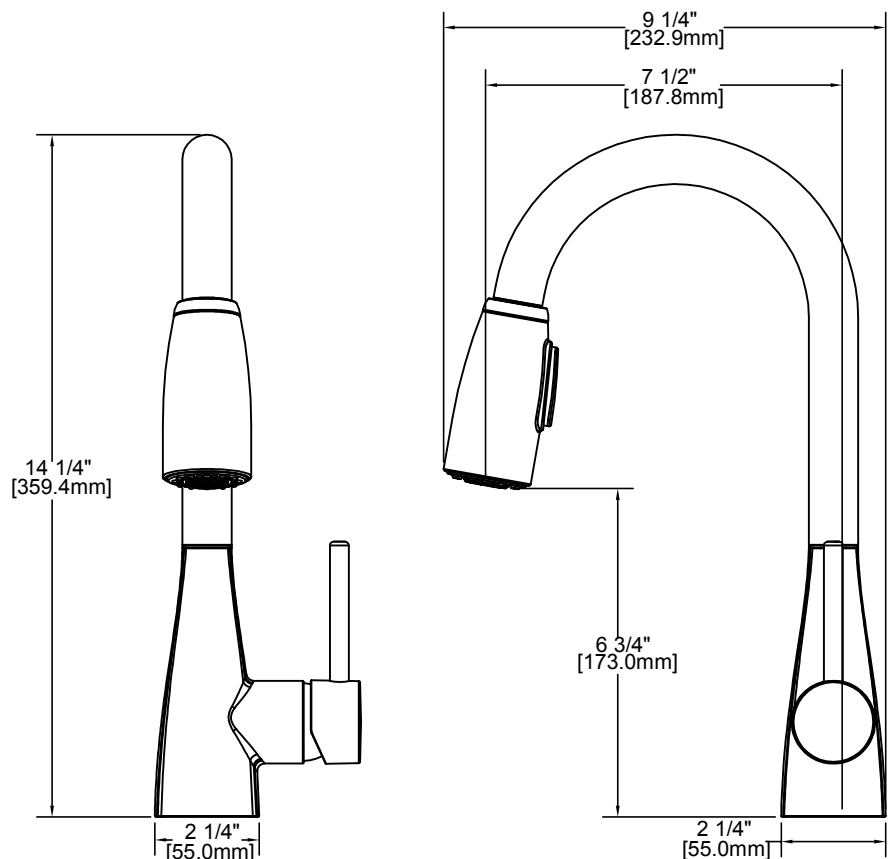

COMPLIES WITH:

- ADA
- cUPC
- ANSI/NSF61
- CA AB1953
- ASME A112.18.1/CSA B125.1

Elkay

elkayusa.com

2222 Camden Court, Oak Brook, IL 60523

1-630-574-8484 Fax: 1-630-574-4509

©2011 Elkay

LKAV4032_A (7/11)