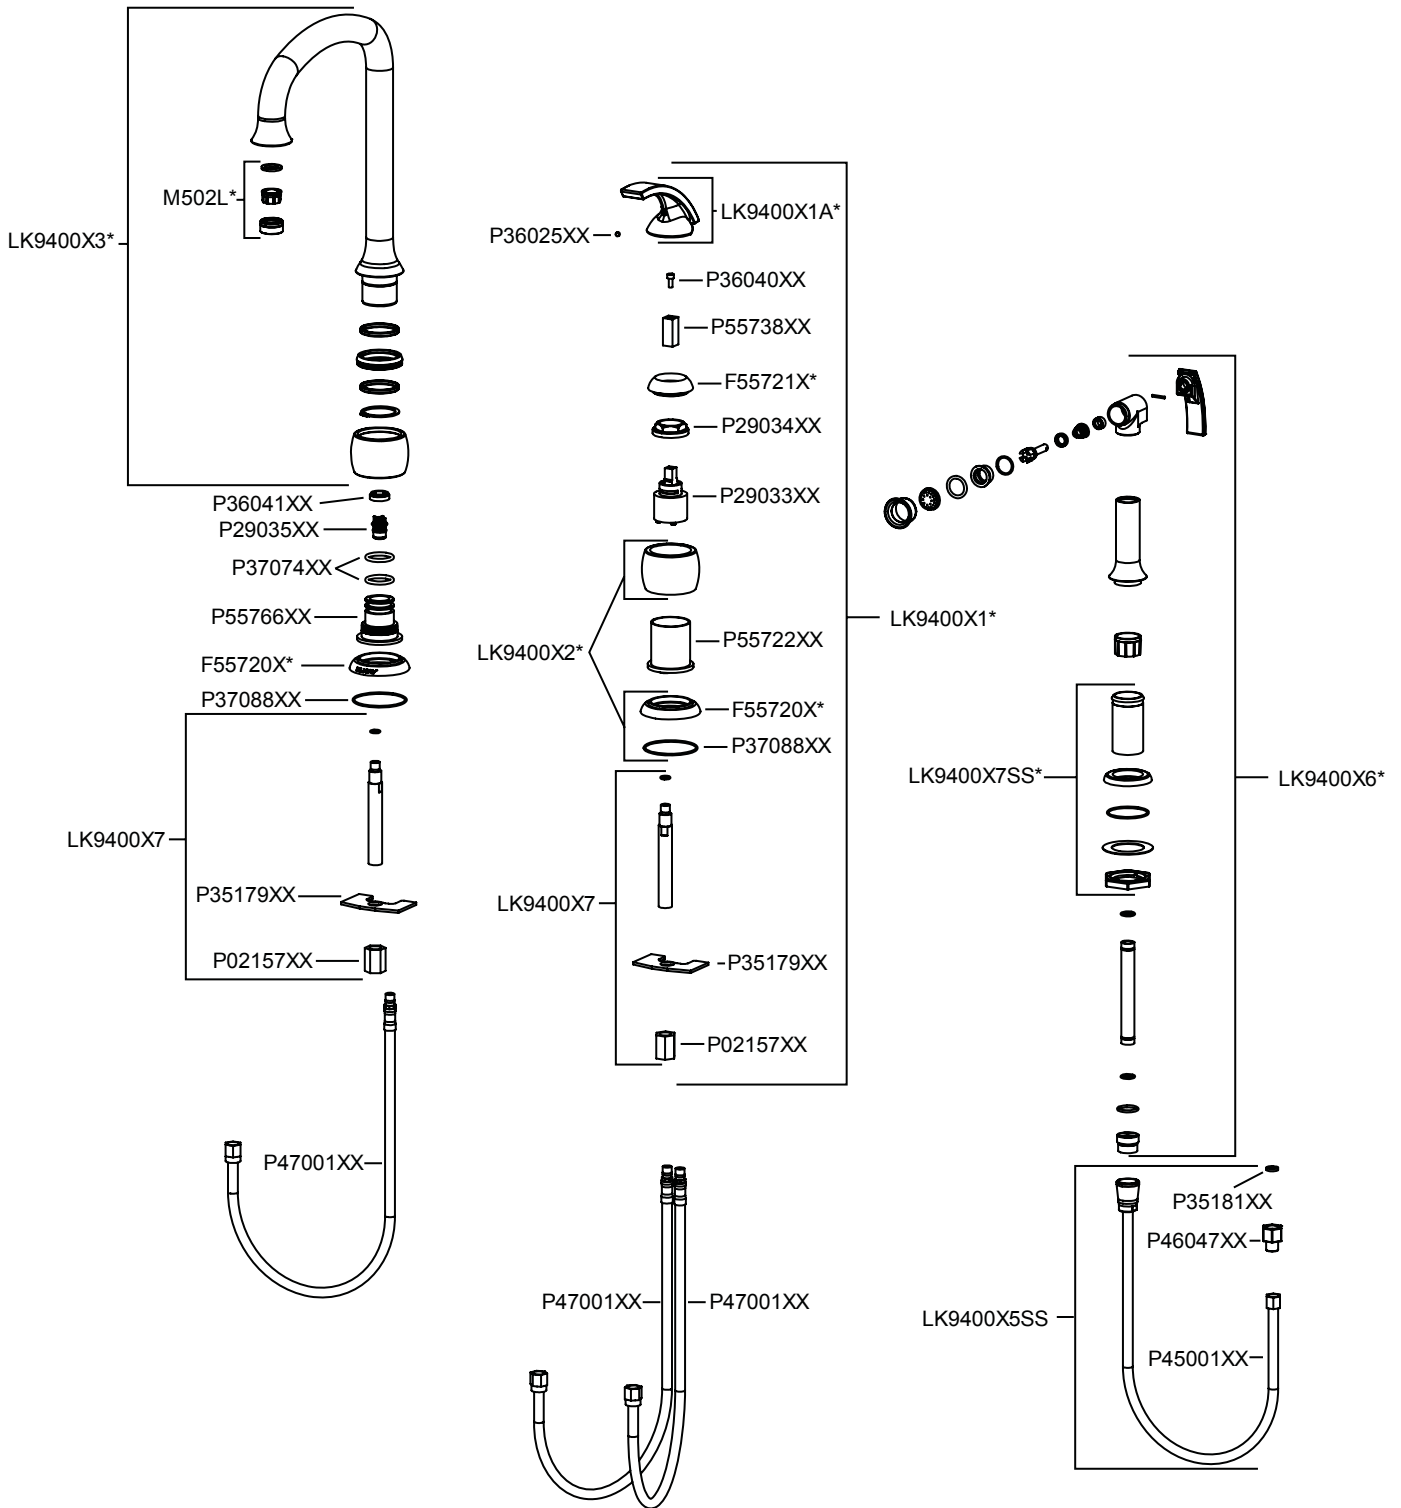

### FEATURES

- Three hole top mount installation
  - Three 1-1/2" (38mm) faucet holes required
  - Maximum countertop thickness 1-3/4" (44mm)
- Single-lever faucet with retractable spray head and hose
- 360° swing spout
- Ceramic disc cartridge
- Solid brass construction
- Flexible braided stainless steel supply hoses with 3/8" (10mm) compression female adapters
- Available in the following finishes
  - Brushed nickel **LK9402NK**
  - Chrome **LK9402CR**
  - Oil rubbed bronze **LK9402RB**
  - Oil rubbed bronze with terra cotta color ring **LK9402RBC**
- Ship Wt. 11 lbs. (5Kg)
- Due to the weight of this faucet, Elkay recommends that it be installed to an 18" (457mm) gauge stainless steel sink (or heavier) or to a solid surface countertop
- Maximum flow rate
  - 2.5 GPM/9.5 L/min at 80 P.S.I.G.
  - 2.2 GPM/8.3 L/min at 60 P.S.I.G.

### COMPLIES WITH:

- ADA
- ANSI/NSF61 - Certified
- ASME 112.18.1/CSA B125.1 - Certified
- CA AB1953/VT S152

SEE OTHER SIDE FOR REPLACEMENT PARTS

# REPLACEMENT PARTS

## Explore™ Single Handle Kitchen Faucet Model LK9402

**NOTE:** \* - REQUIRES FINISH DESIGNATION