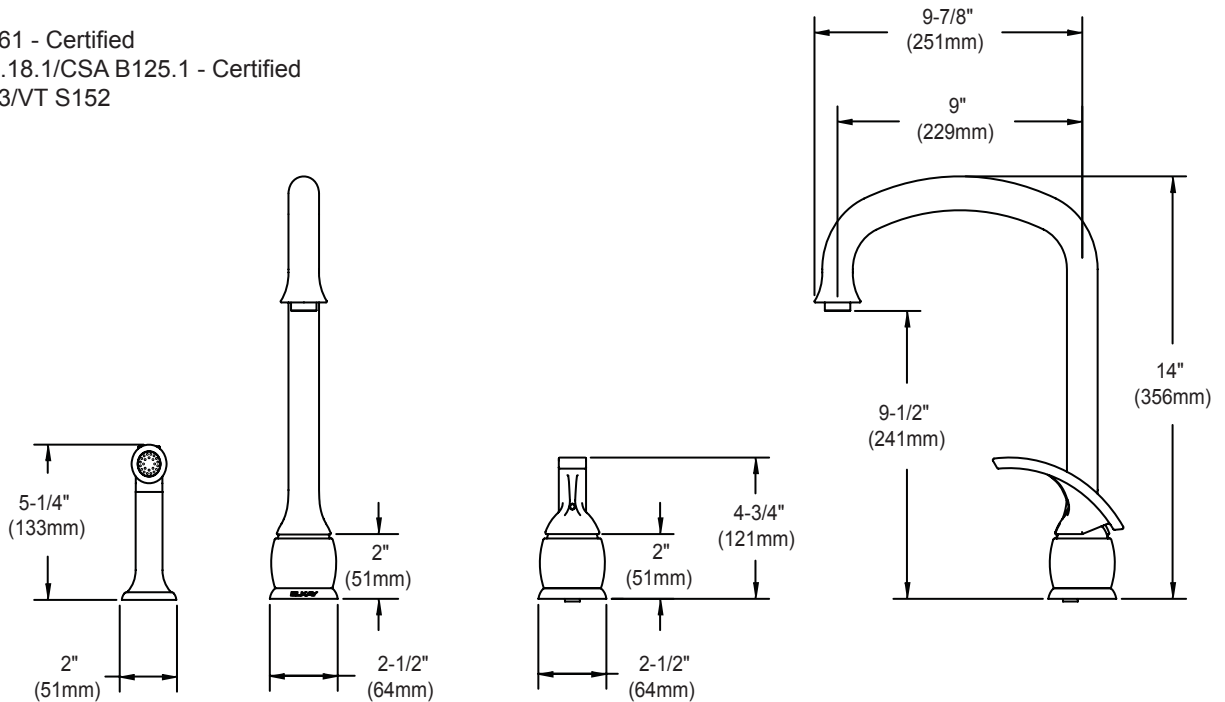

COMPLIES WITH:

- ADA
- ANSI/NSF61 - Certified
- ASME 112.18.1/CSA B125.1 - Certified
- CA AB1953/VT S152

SEE OTHER SIDE FOR REPLACEMENT PARTS