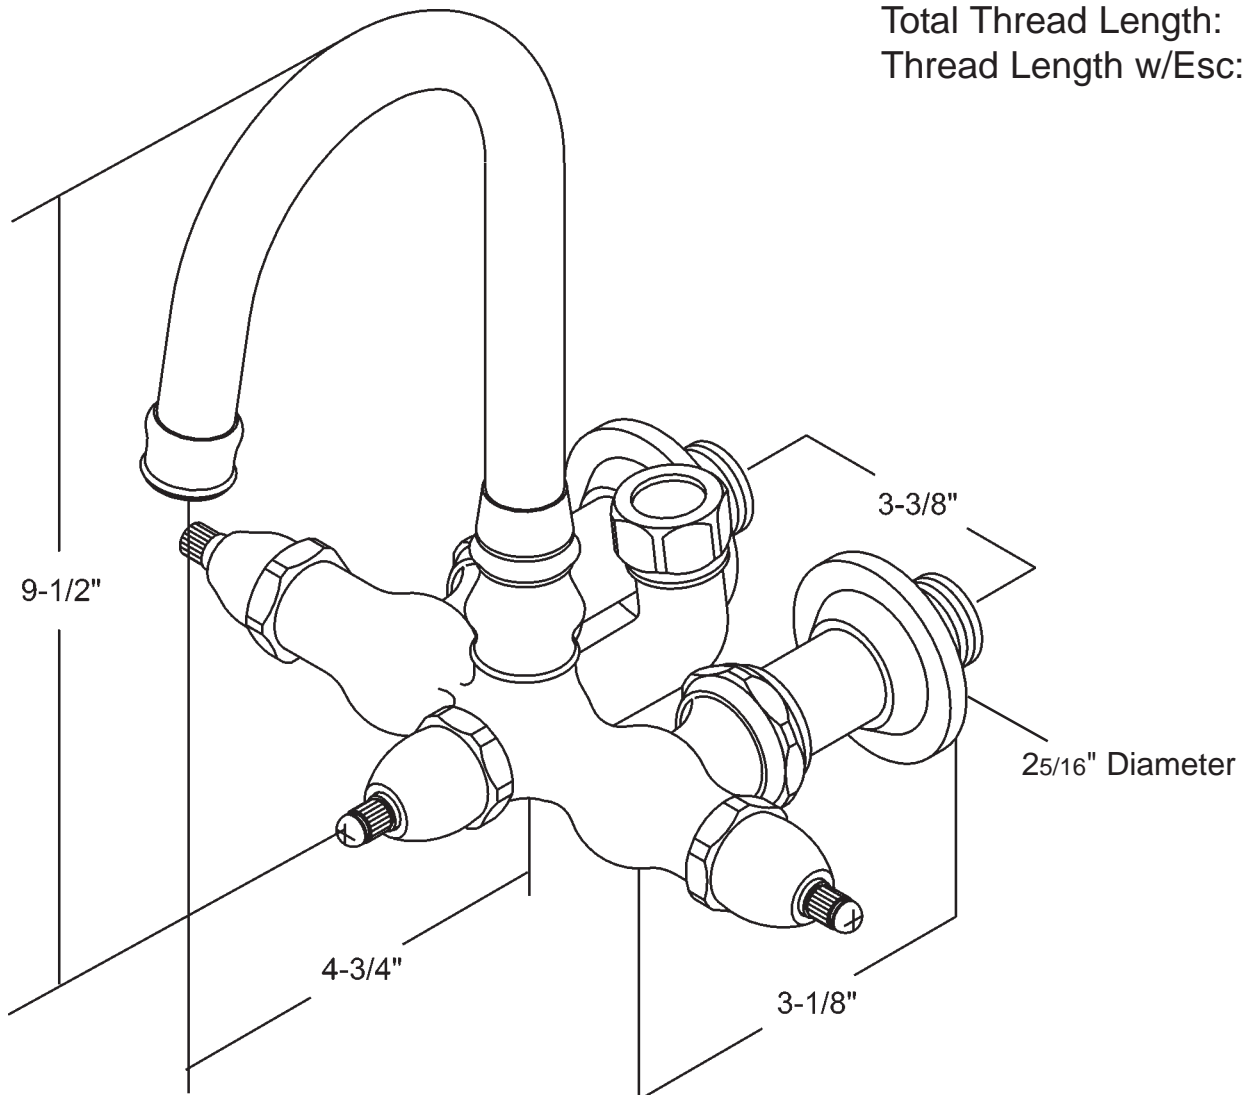

Specification for **TW24 - TW26**

Tubwall Mount

1/4" Turn Washerless Cartridges

Flow Rate : 5.5 GPM @ 60 PSI
Handshower 2.5 GPM

Inlets: 1" OD
Total Thread Length: 1 15/16"
Thread Length w/Esc: 1 3/8"

Specification for TW24 - TW26 (Cont.)

Specification for TW24 - TW26 (Cont.)