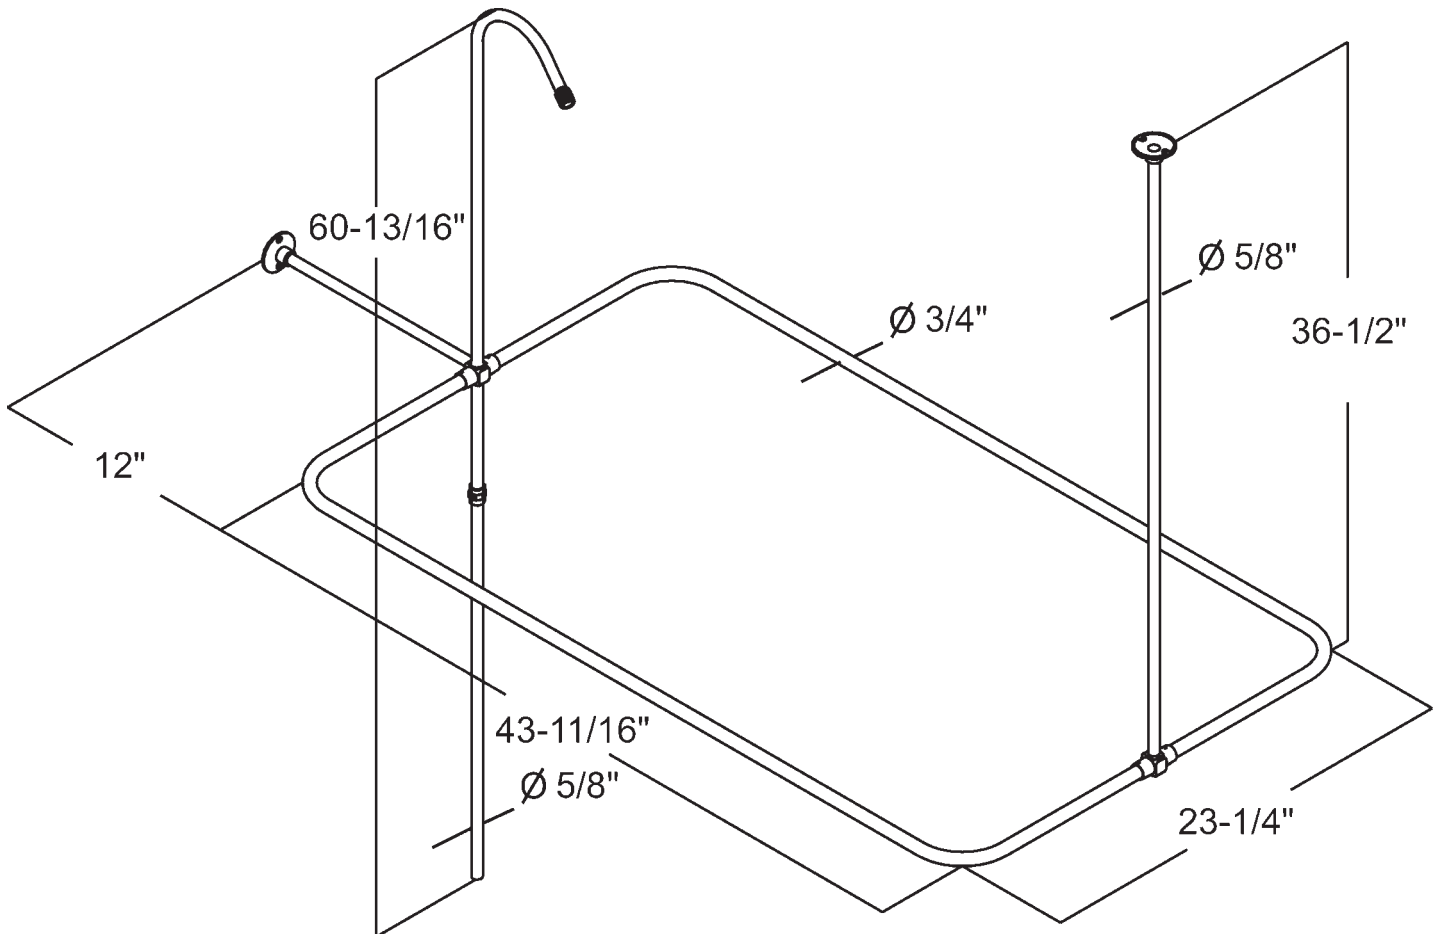

Specification for **TW24 - TW26**

Tubwall Mount

1/4" Turn Washerless Cartridges

Flow Rate : 5.5 GPM @ 60 PSI
Handshower 2.5 GPM

Inlets: 1" OD
Total Thread Length: 1 15/16"
Thread Length w/Esc: 1 3/8"

Specification for TW24 - TW26 (Cont.)

Specification for TW24 - TW26 (Cont.)