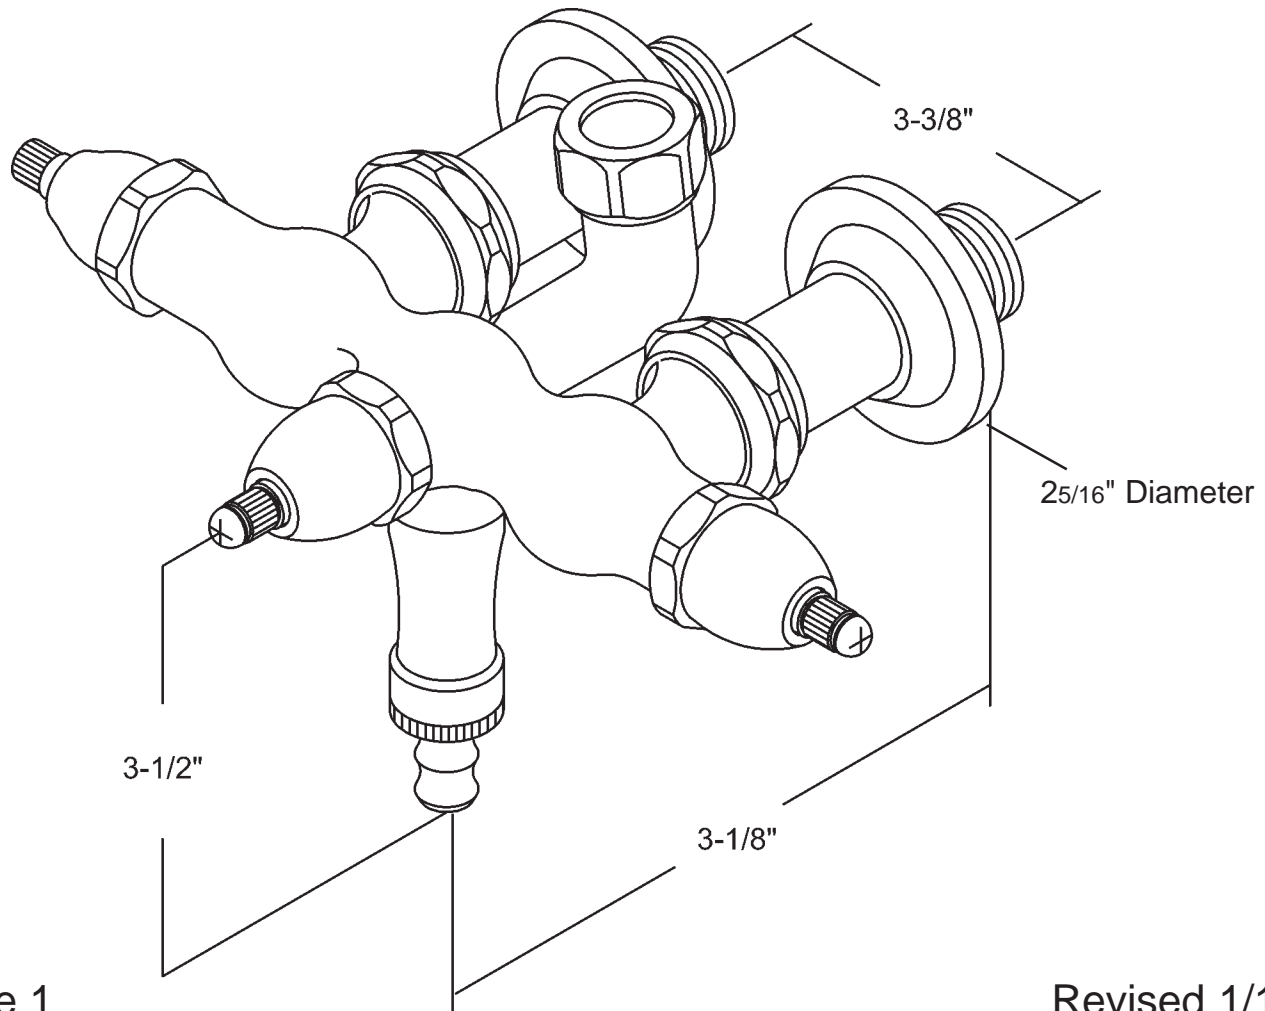

Specification for **TW21 - TW23**

Tubwall Mount

1/4" Turn Washerless Cartridges

Flow Rate : 5.5 GPM @ 60 PSI
Handshower 2.5 GPM

Inlets: 1" OD
Total Thread Length: 1 15/16"
Thread Length w/Esc: 1 3/8"

Specification for TW21 - TW23 (Cont.)

Specification for TW21 - TW23 (Cont.)