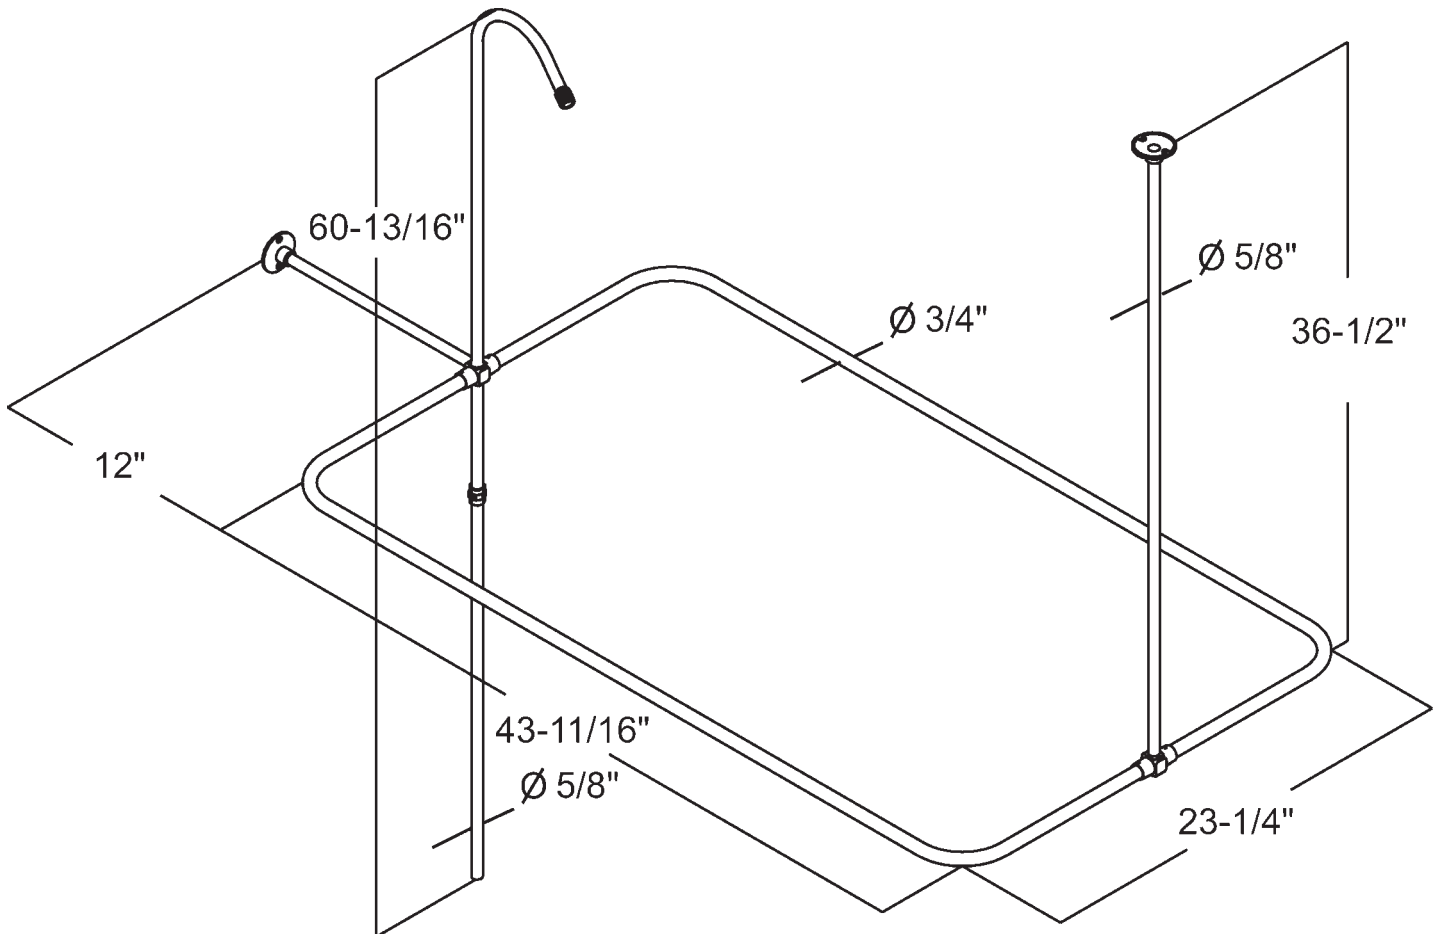

Specification for **TW21 - TW23**

Tubwall Mount

1/4" Turn Washerless Cartridges

Flow Rate : 5.5 GPM @ 60 PSI
Handshower 2.5 GPM

Inlets: 1" OD
Total Thread Length: 1 15/16"
Thread Length w/Esc: 1 3/8"

Specification for TW21 - TW23 (Cont.)

Specification for TW21 - TW23 (Cont.)