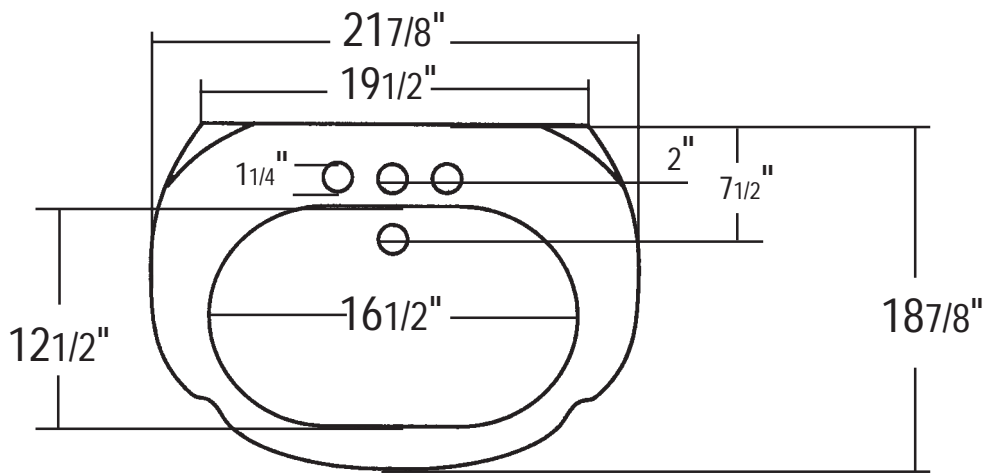

ABP Aberdeen Petite Pedestal Lavatory Vitreous China

Overall: 217/8" x 187/8" x 351/2"

Bowl: 161/2" x 121/2"

Pedestal is open to 1/2" from the floor

Drain Chase	2" wide
Pedestal Height	235/8"
Pedestal Footprint	11" Dia
Wall to front of column:	14"
Drain hole diameter	123/32", +/- 3/32" (15/8" to 113/16")