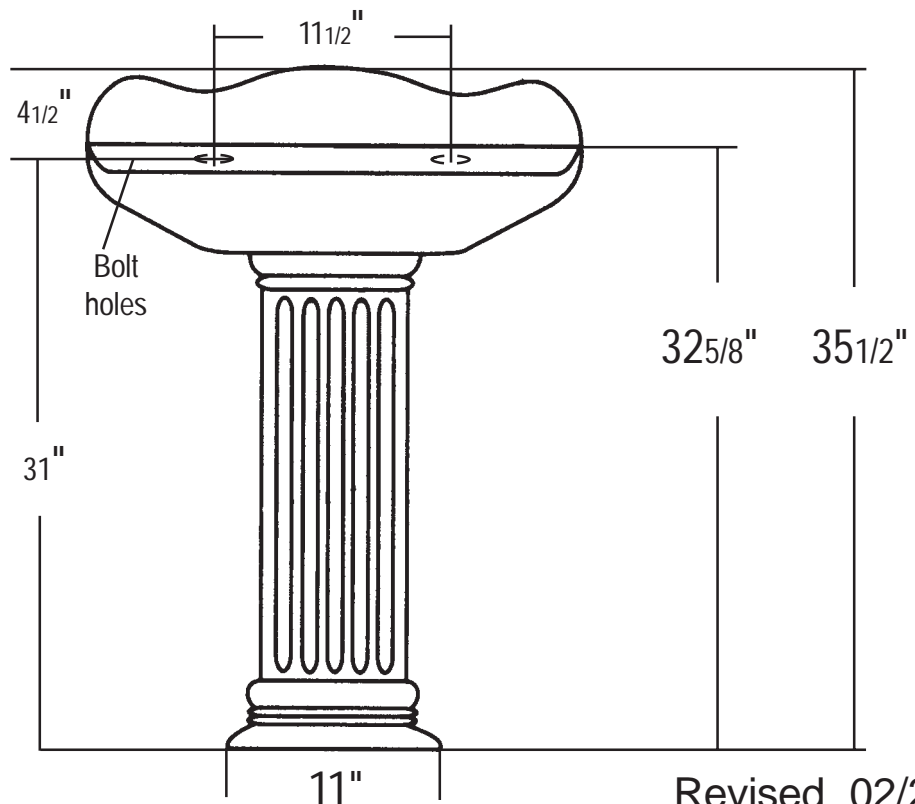

ABP Aberdeen Petite Pedestal Lavatory Vitreous China

Overall: 217/8" x 187/8" x 351/2"

Bowl: 161/2" x 121/2"

Pedestal is open to 1/2" from the floor

Drain Chase	2" wide
Pedestal Height	235/8"
Pedestal Footprint	11" Dia
Wall to front of column:	14"
Drain hole diameter	123/32", +/- 3/32" (15/8" to 113/16")