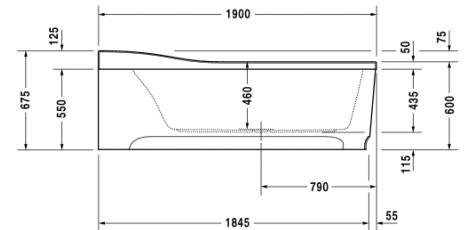

Bathtub # 700288050000000 / 710288055001000 /
760288051001000 / 760288052001000 / 760288053001000 /
760288054161000 / 760288055001000

Esplanade

Bathtub	Dimension	Weight	Order number
corner left, with furniture panel and support frame, 5 mm sanitary acrylic			
Colors			
05 Oak			
Variant			
BathtubBasic model	1900 x 900 mm	81,000 kg	700288050000000
BathtubCombi-System L	1900 x 900 mm	-	710288055001000
BathtubAir-System	1900 x 900 mm	81,000 kg	760288051001000
BathtubJet-System	1900 x 900 mm	81,000 kg	760288052001000
BathtubCombi-System P	1900 x 900 mm	81,000 kg	760288053001000
BathtubCombi-System E	1900 x 900 mm	81,000 kg	760288054161000
BathtubCombi-System L	1900 x 900 mm	81,000 kg	760288055001000
#website.AccessoriesBathWhirlTubs			
Headrest	-	-	790005
Bathtub anchors	-	-	790103
Rubber profile	-	-	790104
Surcharge	-	-	790660
#website.AccessoriesTubs			
Waste and overflow Quadroval, chrome	-	-	790297
Waste and overflow Quadroval with water inlet, chrome	-	-	790298
Waste and overflow	-	-	790279
Surcharge	-	-	790650
LED coloured light	-	-	790840
Sound	-	-	791851
#website.AccessoriesWhirl			
Surcharge	-	-	791207
Surcharge	-	-	790280
LED coloured light	-	-	791850
Sound	-	-	791852
Sound	-	-	791853