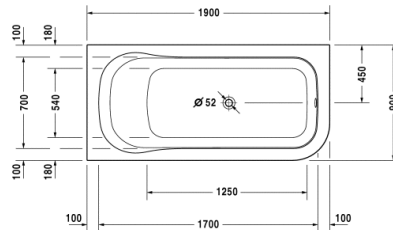

Bathtub # 700288050000000 / 710288055001000 /
760288051001000 / 760288052001000 / 760288053001000 /
760288054161000 / 760288055001000

Esplanade

Bathtub	Dimension	Weight	Order number
corner left, with furniture panel and support frame, 5 mm sanitary acrylic			
Colors			
05 Oak			
Variant			
BathtubBasic model	1900 x 900 mm	81,000 kg	700288050000000
BathtubCombi-System L	1900 x 900 mm	-	710288055001000
BathtubAir-System	1900 x 900 mm	81,000 kg	760288051001000
BathtubJet-System	1900 x 900 mm	81,000 kg	760288052001000
BathtubCombi-System P	1900 x 900 mm	81,000 kg	760288053001000
BathtubCombi-System E	1900 x 900 mm	81,000 kg	760288054161000
BathtubCombi-System L	1900 x 900 mm	81,000 kg	760288055001000
#website.AccessoriesBathWhirlTubs			
Headrest	-	-	790005
Bathtub anchors	-	-	790103
Rubber profile	-	-	790104
Surcharge	-	-	790660
#website.AccessoriesTubs			
Waste and overflow Quadroval, chrome	-	-	790297
Waste and overflow Quadroval with water inlet, chrome	-	-	790298
Waste and overflow	-	-	790279
Surcharge	-	-	790650
LED coloured light	-	-	790840
Sound	-	-	791851
#website.AccessoriesWhirl			
Surcharge	-	-	791207
Surcharge	-	-	790280
LED coloured light	-	-	791850
Sound	-	-	791852
Sound	-	-	791853