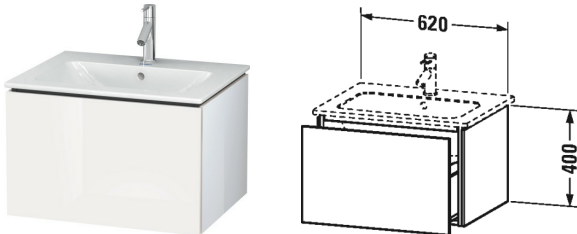

L-Cube Vanity unit wall-mounted # LC6140

| < 24 3/8" Inch > |

Vanity unit wall-mounted	Dimension	Weight	Order number
1 pull-out compartment, for ME by Starck # 233663			
Colors			
M03 Jade High Gloss Lacquer M10 Apricot Pearl High Gloss Lacquer M12 Brushed Oak (Real wood veneer) M13 American Walnut (Real wood veneer) M14 Terra (Decor) M18 White Matt (Decor) M20 VSG Picto White M22 White High Gloss (Decor) M26 American Cherry Tree (Real wood veneer) M27 White Lilac High Gloss Lacquer M31 Pine Silver (Decor) M38 Dolomiti Grey High Gloss Lacquer M40 Black High Gloss Lacquer M43 Basalt Matt (Decor) M47 Stone Blue High Gloss Lacquer M49 Graphite Matt (Decor) M51 Pine Terra (Decor) M52 European Oak (Decor) M53 Chestnut Dark (Decor) M61 Olive Brown High Gloss Lacquer M69 Brushed Walnut (Real wood veneer) M71 Mediterranean Oak (Real wood veneer) M72 Brushed Dark Oak (Real wood veneer) M73 Ticino Cherry Tree (Decor) M79 Natural Walnut (Decor) M85 White High Gloss Lacquer M86 Cappuccino High Gloss Lacquer M87 White Lilac Satin Matt Lacquer M89 Flannel Grey High Gloss Lacquer M90 Flannel Grey Satin Matt Lacquer			
Variant			
	24 3/8" x 19" Inch		LC6140
Infobox			
Required specification for ordering: - Interior module yes or no, - Walnut-77 or Maple-78			
Additional modules	24 3/8" Inch		UV9835
Suitable products			
Furniture washbasin with overflow, with tap platform, hardware included, 24 3/4" x 19 1/4" Inch	24 3/4" x 19 1/4" Inch		233663

All drawings contain the necessary measurements which are subject to standard tolerances. They are stated in inch & mm and are non-binding. Exact measurements, in particular for customized installation scenarios, can only be taken from the finished ceramic piece.