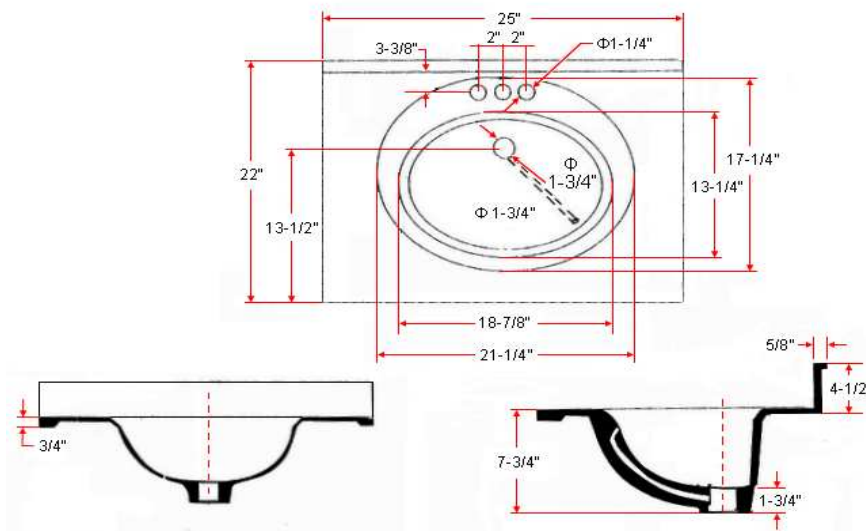

25" x 22" Oval Vanity Top

Specifications

- Material Content:** Cultured Marble
- Back splash:** Integrated
- Color:** Sandstone / Solid White / White on White / White on Bone
- Faucet Holes:** 3 holes, 4" center mount

Dimensions

Warranty & Compliances

- Warranty:** 1 Year Limited Warranty
- UPC:** Complaint
- CSA:** Complaint
- ANSI:** ANSI Z124.3 complaint

Order Codes & Finishes/Colors

	View Box	Sleeve Pack	
Sandstone	551739		
Solid White	551366	552026	
White on white	551150	552810	
White on Bone	551192	550947	550988