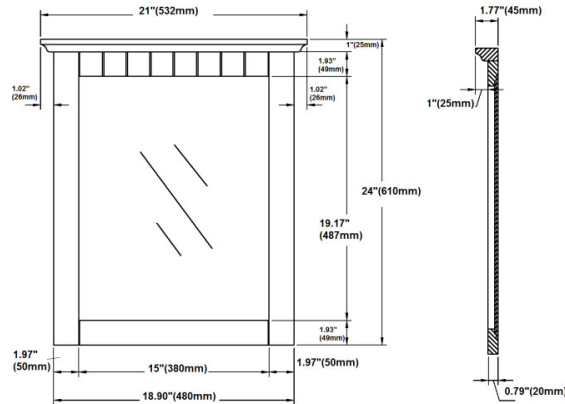

Bathroom Wall Cottage Mirror 21"x24"  
White

541581

**SPECIFICATIONS**

<b>MATERIAL CONSTRUCTION:</b>	Wood	<b>FACE FRAME MATERIAL:</b>	Pine
<b>ASSEMBLY REQUIRED:</b>	Yes	<b>SIDES MATERIAL:</b>	N/A
<b>TOOLS NEEDED FOR INSTALLATION:</b>	Electric Drill, Screwdriver	<b>BOTTOM MATERIAL:</b>	N/A
<b>ASSEMBLED DIMENSIONS:</b>	24" H x 21" L x 1.75" D	<b>BACK PANEL MATERIAL:</b>	MDF
<b>WEIGHT:</b>	9.54 lbs.	<b>BACK BRACE MATERIAL:</b>	N/A
<b>NUMBER OF DOORS:</b>	N/A	<b>GLASS STYLE:</b>	Flat Panel
<b>DOOR MATERIAL:</b>	N/A	<b>LIGHTED:</b>	No
<b>NUMBER OF SHELVES:</b>	N/A	<b>QTY OF LAMPS:</b>	N/A
<b>ADJUSTABLE SHELVES:</b>	N/A	<b>POWER SOURCE:</b>	None
<b>SHELF MAX WEIGHT CAPACITY:</b>	N/A	<b>MOUNTING HARDWARE INCLUDED:</b>	No
<b>SHELF WIDTH:</b>	N/A	<b>MOUNTING TYPE:</b>	Surface
<b>SHELF THICKNESS:</b>	N/A		
<b>SHELF MATERIAL:</b>	N/A		