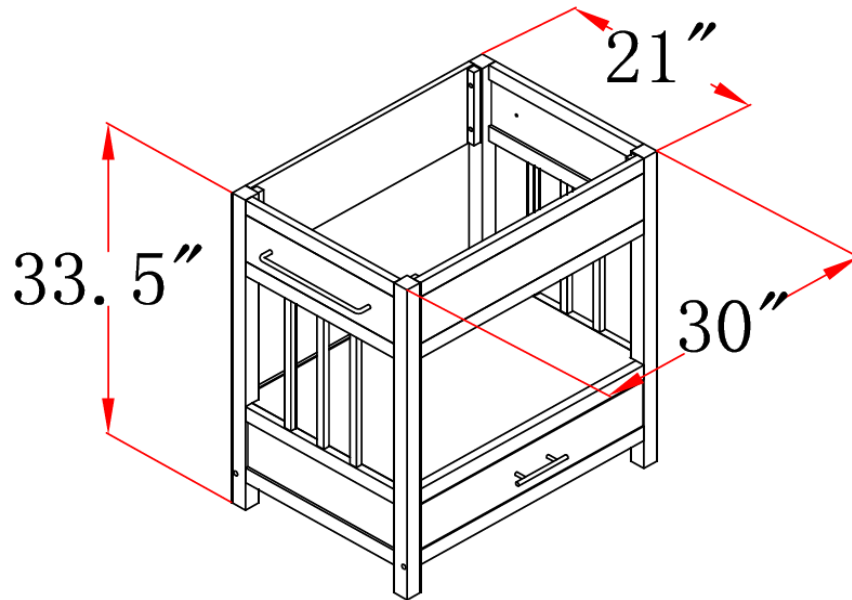

Ventura Console Vanity

Specifications

- Espresso finish with satin nickel hardware
- 3 sides slats each side
- 10" satin nickel steel towel bar
- Durable water-resistant finish
- Vanity tops sold separately

Dimensions

Warranty & Compliances

Warranty Limited 1 year warranty
California 93120 Compliant

Order Codes & Finishes/Colors

	Ready to Assemble	Fully Assembled
30" w x 21" d x 33.5" h	541516	541672

Type:
Job:
Order Code:
Approvals: