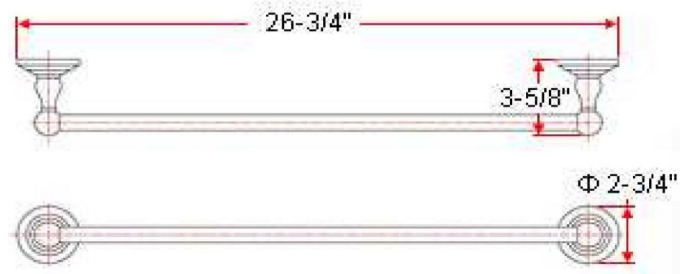

Calisto Bathroom Wall Mounted Towel Bar 24"
Satin Nickel

SPECIFICATIONS

MATERIAL CONSTRUCTION:	Zinc
PVD FINISH:	No
ASSEMBLY REQUIRED:	Yes
TOOLS NEEDED FOR INSTALLATION:	Screwdriver
ASSEMBLED DIMENSIONS:	3.63" H x 26.75" L x 2.75" D
ASSEMBLED WEIGHT:	0.73 lbs.
MIN. LENGTH:	N/A
MAX LENGTH:	N/A
SCREWS INCLUDED:	Yes
DRYWALL ANCHORS INCLUDED:	Yes
CENTER TO CENTER:	N/A