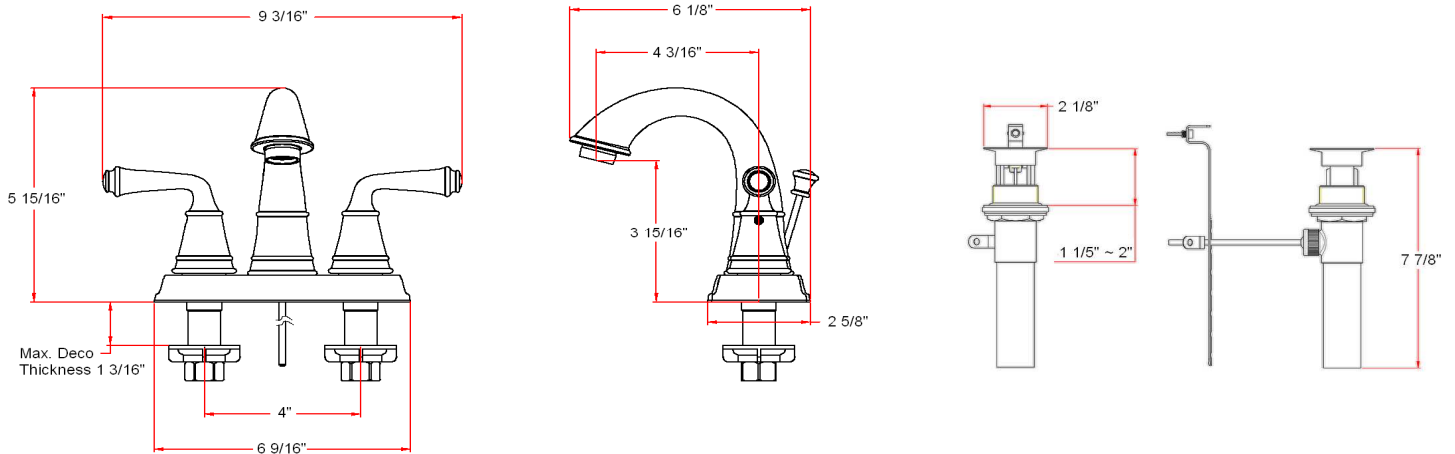

Dimensions

Warranty & Compliances

Warranty	Lifetime Limited Warranty
IAPMO/UPC	UPC & cUPC Compliant
ASME	ASME A112.18.1-05
ANSI	Compliant
ADA	Compliant
NSF	Compliant
AB1953	Compliant
Watersense	Compliant

Order Codes & Finishes/Colors

Polished Chrome (US26)	524512	
Oil Rubbed Bronze (US10B)	524538	

Type:

Job:

Order Code:

Approvals:

Design House reserves the right to make changes in materials, specifications & models at any time. Design House also reserves the right to discontinue product without notice or obligation.