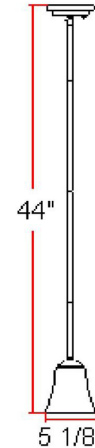

Torino I-Light Mini Pendant
Satin Nickel

SPECIFICATIONS

MOUNTING:	Pendant	LED BRIGHTNESS (LUMENS):	N/A
SLOPED CEILING ADAPTABLE:	N/A	LED COLOR CORRELATED TEMPERATURE (CCT):	N/A
LAMP TYPE 1:	1 lamp 60W Incandescent	LED COLOR RENDERING INDEX (CRI):	N/A
BULB INCLUDED:	N/A	LED EFFICACY:	N/A
WATTS PER BULB:	60W	LED AVERAGE RATED LIFE:	N/A
TOTAL WATTAGE:	60W	ENERGY EFFICIENT:	No
DIMMABLE:	Yes	LIGHTING AMPS:	N/A
MATERIAL CONSTRUCTION:	Steel	VOLTAGE:	120V
ASSEMBLED DIMENSIONS:	44" H x 5.1" L x 5.1" D		
WEIGHT:	N/A		
BACKPLATE DIMENSIONS:	N/A		
CANOPY/PLATE DIMENSIONS:	N/A		
GLASS/SHADE DIMENSIONS:	N/A		
GLASS/SHADE MATERIAL:	Glass		
GLASS/SHADE TYPE:	N/A		
GLASS/SHADE COLOR:	N/A		