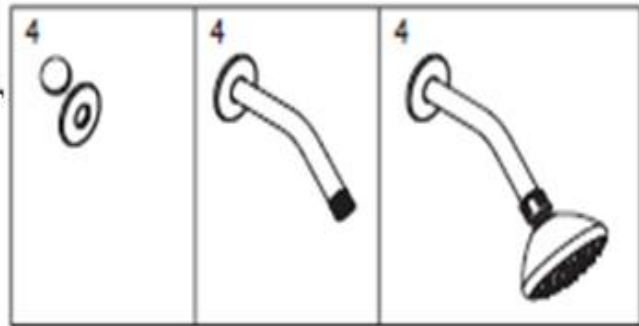

SHOWER HEAD INSTALLATION

Thread shower head onto shower arm.

REMEMBER TO WRAP
THREADED CONNECTIONS
WITH TEFLON TAPE OR JOINT
COMPOUND.