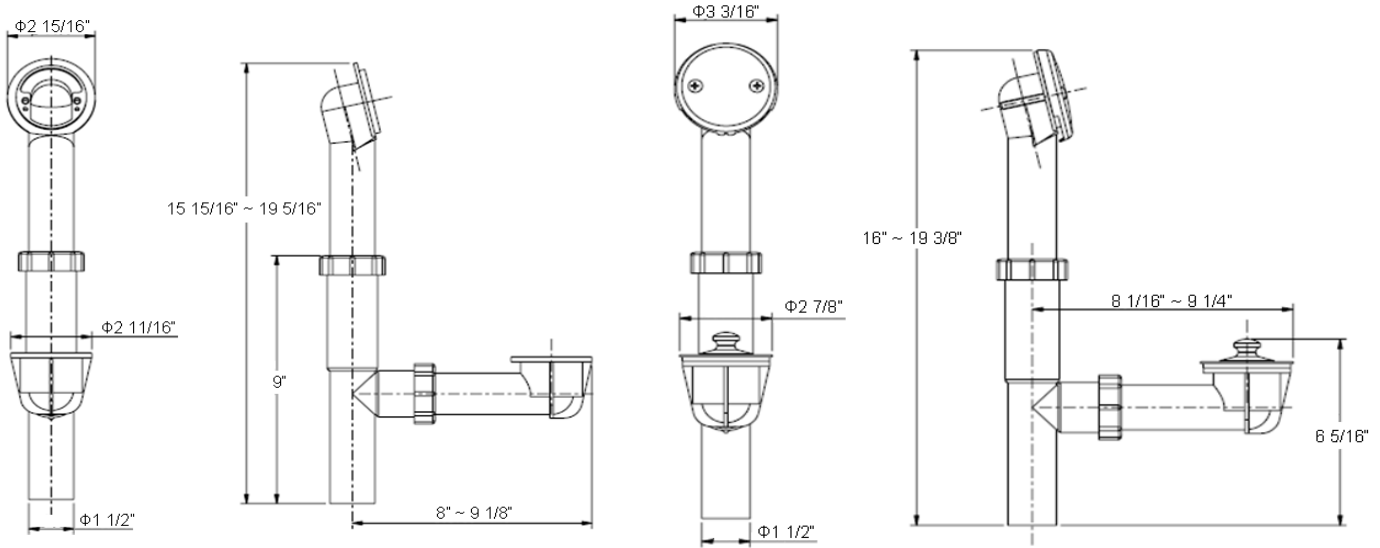

# Lift & Turn Bath Drain

## Specifications

Material Content: brass hardware  
 Twist down to seal water  
 1-1/2" Connection  
 PVC pipe sold separately P# 522458

## Dimensions