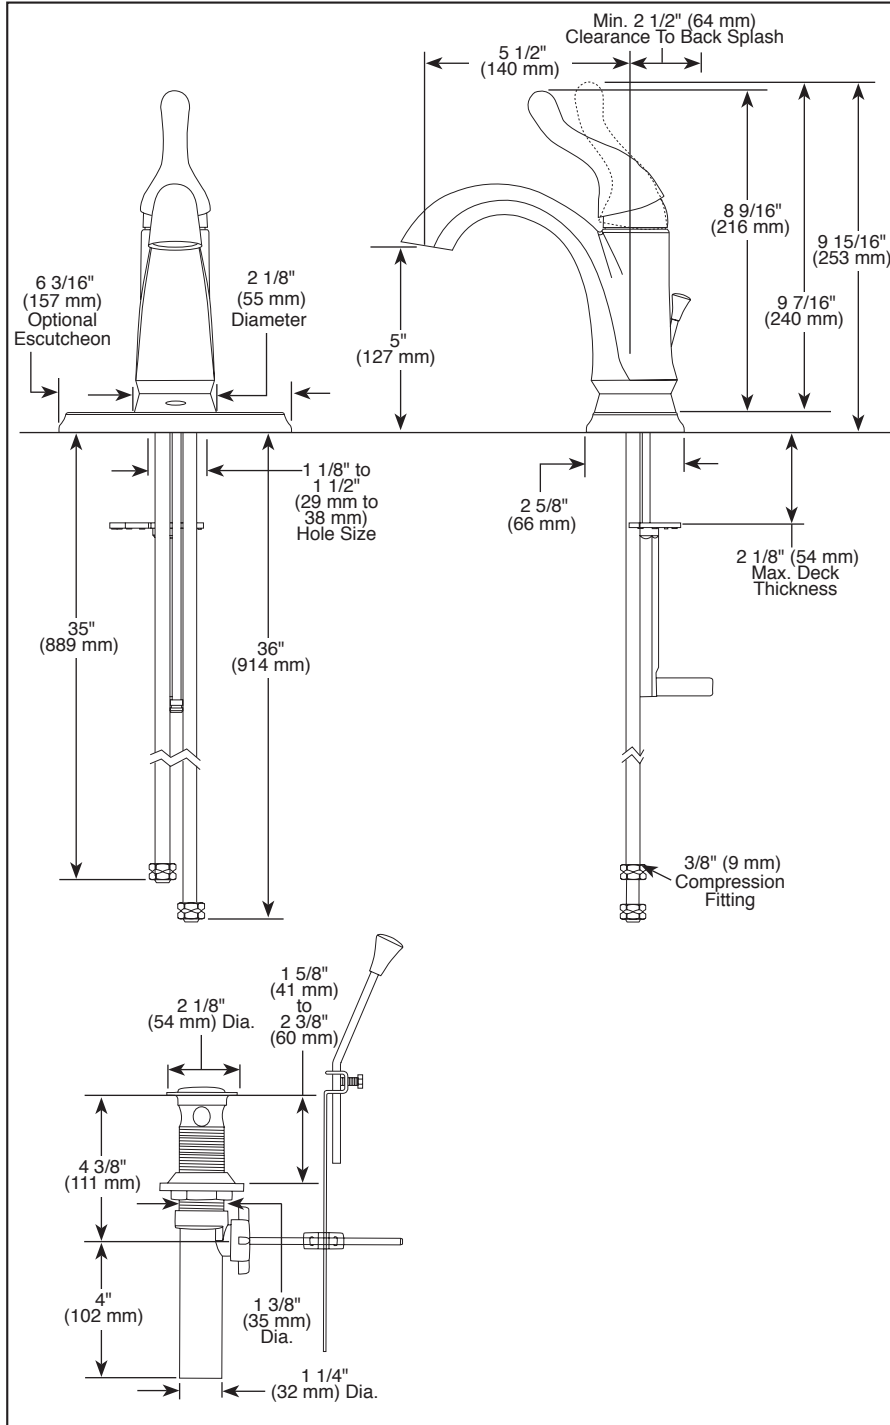

LAVATORY FAUCETS

- Talbott™ Bath Collection
- Single Handle Deck Mount

Submitted Model No.: _____

Specific Features: _____

▲ Designate Proper Finish Suffix

Delta reserves the right (1) to make changes in specifications and materials, and (2) to change or discontinue models, both without notice or obligation. Dimensions are for reference only. See current full-line price book or www.deltafaucet.com for finish options and product availability.

DSP-L-15960T-DST Rev. C

FEATURES:

- DIAMOND Seal® Technology
- Touch2O.xt® Technology

STANDARD SPECIFICATIONS:

- Maximum 1.50 gpm @ 60 PSI, 5.7 L/min @ 414 kPa
- One or three hole mount (escutcheon included)
- Diamond coated ceramic cartridge
- 3/8" O.D. straight, staggered PEX supply lines
- LED indicator light signals on-off, water temperature and when batteries run low
- Uses 6 AA (included) or 6 C (optional) batteries
- Optional (EP73954) 120V AC adapter available (3 prong grounded outlet required)
- Plastic pop-up