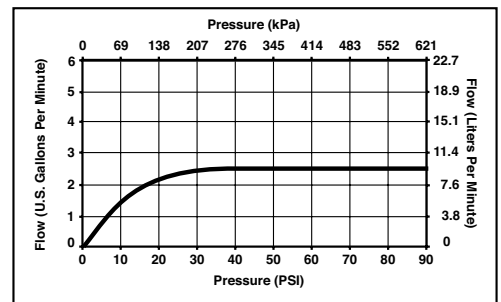

COMPLIES WITH:

- ASME A112.18.1 / CSA B125.1

Delta reserves the right (1) to make changes in specifications and materials, and (2) to change or discontinue models, both without notice or obligation. Dimensions are for reference only. See current full-line price book or www.specselect.com for finish options and product availability.

DSP-B-75352 Rev. A

55 E. 111th Street, Indianapolis, Indiana 46280
350 South Edgeware Road, St. Thomas, ON N5P 4L1
© 2012 Masco Corporation of Indiana