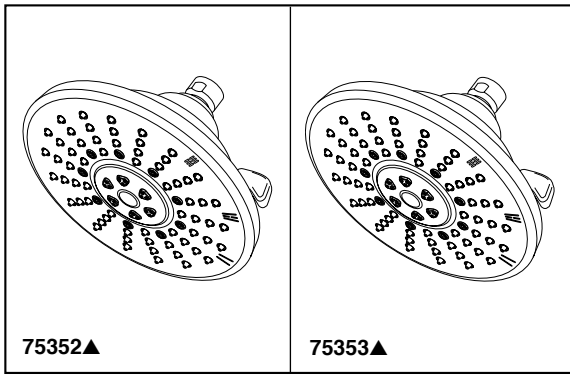

# CLASSIC SHOWERHEADS

- 3 Setting Showerhead
- 8" Spray Face Diameter

Submitted Model No.: \_\_\_\_\_

Specific Features: \_\_\_\_\_

**75352 2.5 GPM Showerhead**

Full Body Spray

Full Spray w/ Massage

Massaging Spray

---

**75353 2.5 GPM Showerhead**

Full Body Spray

Full Spray w/ Massage

Massaging Spray

▲ Designate proper finish suffix

### STANDARD SPECIFICATIONS

- 3 spray settings.
- Easy turn lever to switch between modes.
- 8" spray face diameter.
- Touch-Clean® nozzles to remove mineral deposits.
- 2.5 GPM Maximum at 80 psi (9.5L/min @ 552 kPa).