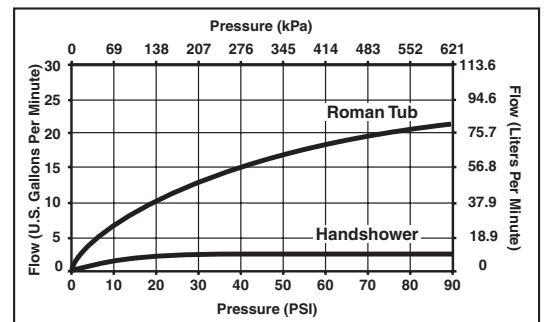

### STANDARD SPECIFICATIONS:

- Trim only for two handle Roman Tub faucet for concealed mounting.
- 8 3/8" (213 mm) long, 7 7/8" (200 mm) high slip-on rigid spout.
- Temperature and volume controlled with handles.
- Rough-In kit must also be ordered to complete installation (R4707 for four hole and R2707 for three hole). There are separate specification sheets on each rough-in kit if more details are required.
- Handshower includes double check valves for backflow prevention (T4794).
- Handshower flow rate 2.0 gpm @ 80 PSI.

### COMPLETE VALVE COMPLIES WITH:

- ASME A112.18.1 / CSA B125.1

Indicates compliance to ICC/ANSI A117.1

WaterSense applies to handshower only.

Delta reserves the right (1) to make changes in specifications and materials, and (2) to change or discontinue models, both without notice or obligation. Dimensions are for reference only. See current full-line price book or www.specselect.com for finish options and product availability.