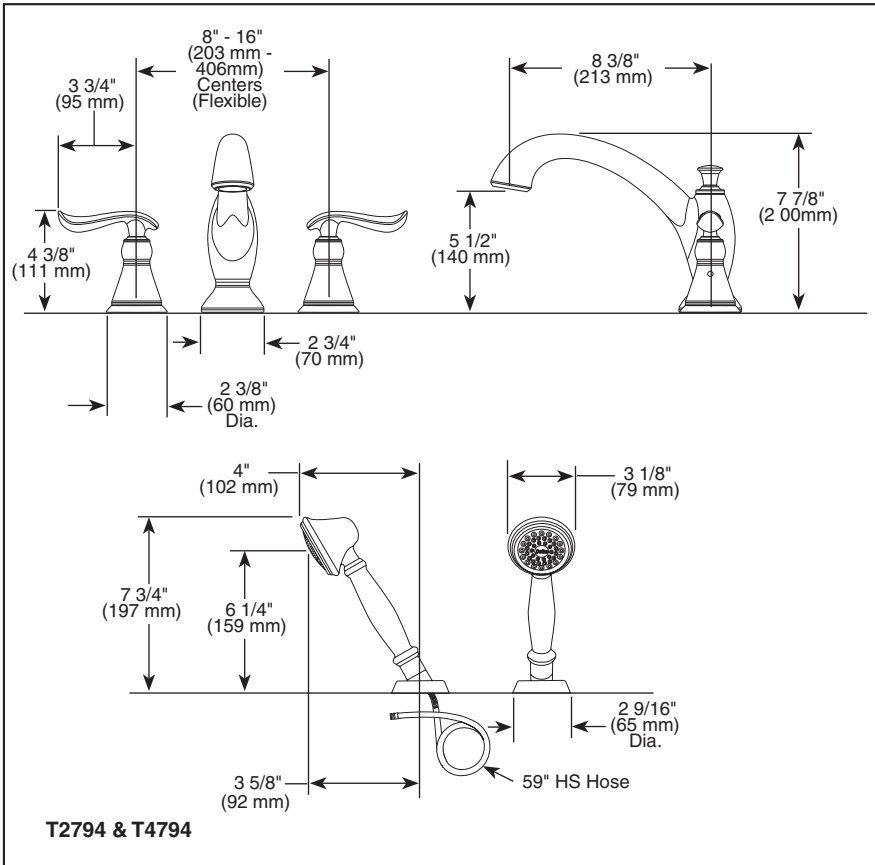

T2794▲

T4794▲

Submitted Model No.: \_\_\_\_\_

Specific Features: \_\_\_\_\_

▲ Designate Proper Finish Suffix

## ROMAN TUB/WHIRLPOOL FAUCET TRIM

- Linden™ Bath Collection
- Three Hole Installation (T2794 Series)
- Four Hole Installation (T4794 Series)
- Rough-In Kit Must Also be Ordered to Complete Installation (R4707 for four hole and R2707 for three hole)

### STANDARD SPECIFICATIONS:

- Trim only for two handle Roman Tub faucet for concealed mounting.
- 8 3/8" (213 mm) long, 7 7/8" (200 mm) high slip-on rigid spout.
- Temperature and volume controlled with handles.
- Rough-In kit must also be ordered to complete installation (R4707 for four hole and R2707 for three hole). There are separate specification sheets on each rough-in kit if more details are required.
- Handshower includes double check valves for backflow prevention (T4794).
- Handshower flow rate 2.0 gpm @ 80 PSI.

### COMPLETE VALVE COMPLIES WITH:

- ASME A112.18.1 / CSA B125.1

Indicates compliance to ICC/ANSI A117.1

WaterSense applies to handshower only.

Delta reserves the right (1) to make changes in specifications and materials, and (2) to change or discontinue models, both without notice or obligation. Dimensions are for reference only. See current full-line price book or www.specselect.com for finish options and product availability.