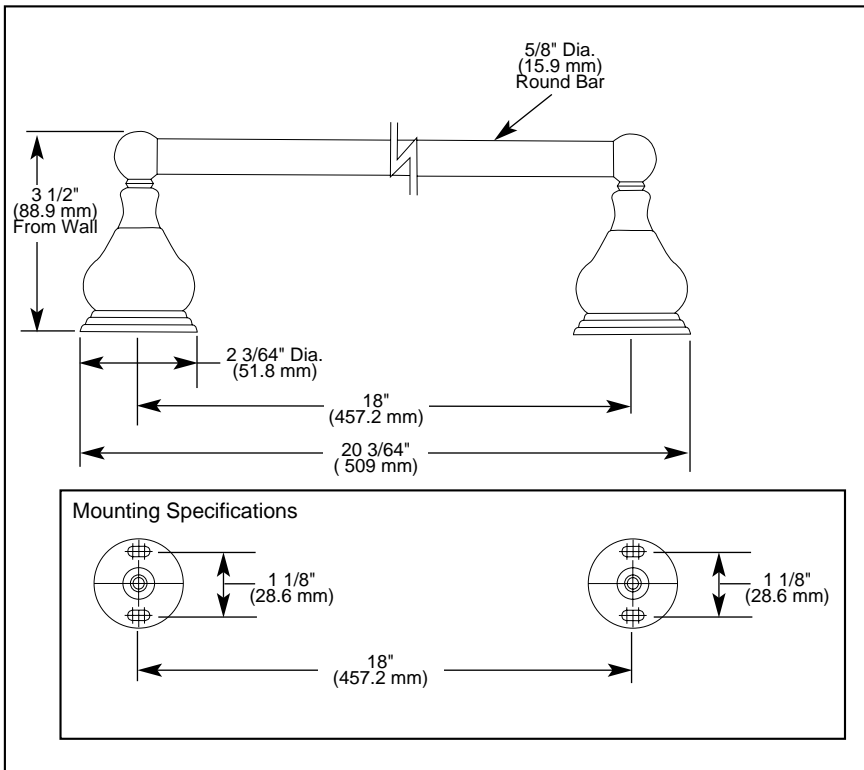

## ACCESSORIES

- Traditional Series
- 18" Towel bar

Submitted Model No.: \_\_\_\_\_

Specific Features: \_\_\_\_\_

### STANDARD SPECIFICATIONS:

- Wood blocking is preferable behind all wall surfaces. If wood blocking is not available, the following fasteners are suggested: Tile/Masonry-Plastic or lead Anchors Plaster/drywall-Toggle bolts.
- Mounting hardware and mounting instructions included with product.