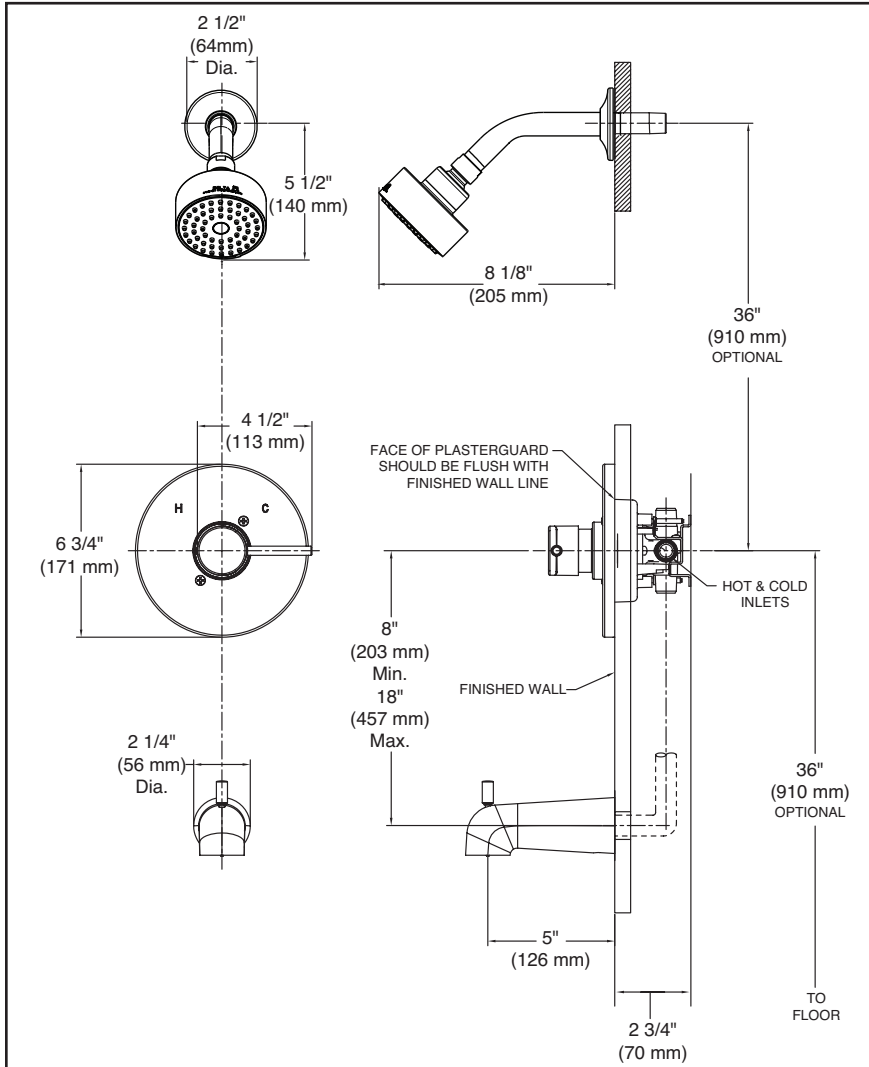

COMPLIES WITH:

- ASME A112.18.1 / CSA B125.1
- ASSE 1016-P
- Indicates ADA compliance to ICC/ANSI A117.1 – Valve control only
- EPA WaterSense® - Applies to T14259-PP, T14459-PP, & RP101842 only

Delta Faucet Company

55 E. 111th Street, Indianapolis, IN 46280
350 South Edgeware Road, St. Thomas, ON N5P 4L1
© 2021 Delta Faucet Company

Delta reserves the right (1) to make changes in specifications and materials, and (2) to change or discontinue models, both without notice or obligation. Dimensions are for reference only. See current full-line price book or www.deltafaucet.com for finish options and product availability.

DSP-B-T14059-PP Rev. D