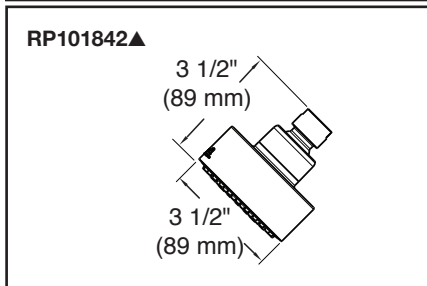

COMPLIES WITH:

- ASME A112.18.1 / CSA B125.1
- ASSE 1016-P
- Indicates ADA compliance to ICC/ANSI A117.1 – Valve control only
- EPA WaterSense® - Applies to T14259-PP, T14459-PP, & RP101842 only

Delta Faucet Company

55 E. 111th Street, Indianapolis, IN 46280
350 South Edgeware Road, St. Thomas, ON N5P 4L1
© 2021 Delta Faucet Company

Delta reserves the right (1) to make changes in specifications and materials, and (2) to change or discontinue models, both without notice or obligation. Dimensions are for reference only. See current full-line price book or www.deltafaucet.com for finish options and product availability.

DSP-B-T14059-PP Rev. D