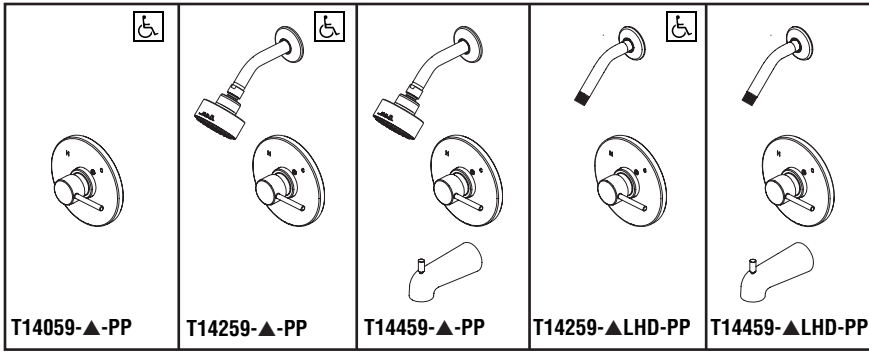

see what Delta can do™

TUB & SHOWER FAUCET TRIM

Submitted Model No.: _____

Specific Features: _____

- Modern Cylindrical
- Valve Only Trim (T14059-PP)
- Shower Only Trim (T14259-PP)
- Tub/Shower Trim (T14459-PP)
- Shower Only Trim – Less Showerhead (T14259-LHD-PP)
- Tub/Shower Trim – Less Showerhead (T14459-LHD-PP)

STANDARD SPECIFICATIONS

- Single handle pressure balanced tub and shower mixing valve
- Maintains a balanced pressure of hot and cold water even when a valve is turned on or off elsewhere in the system
- For use with MultiChoice® Universal rough valve body – NOT INCLUDED AND MUST BE ORDERED SEPARATELY (R10000 Series)
- Back-to-back installation capability
- Field adjustable means to limit handle rotation into hot water zone
- Temperature only controlled with handle
- All parts replaceable from the front of the valve
- “LHD” indicates less showerhead models
- Max. flow rate of spout 6.0 gpm @ 60 psi, 22.7 L/min @ 414 kPa with R10000-UNBX
- Max. flow rate of shower head 1.75 gpm @ 80 psi, 6.6 L/min @ 552 kPa
- Universal adapter included allows for thread, sweat or slip-on installation of tub spout