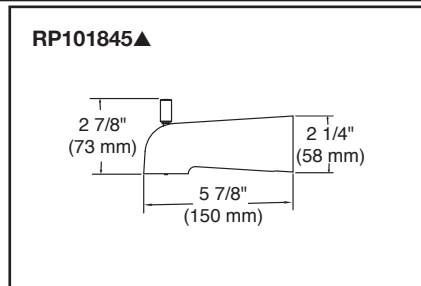

COMPLIES WITH:

- ASME A112.18.1 / CSA B125.1
- ASSE 1016-P
- Indicates ADA compliance to ICC/ANSI A117.1 – Valve control only
- EPA WaterSense® - Applies to T14259-PP, T14459-PP, & RP101842 only

Delta Faucet Company

55 E. 111th Street, Indianapolis, IN 46280
350 South Edgeware Road, St. Thomas, ON N5P 4L1
© 2021 Delta Faucet Company

Delta reserves the right (1) to make changes in specifications and materials, and (2) to change or discontinue models, both without notice or obligation. Dimensions are for reference only. See current full-line price book or www.deltafaucet.com for finish options and product availability.

DSP-B-T14059-PP Rev. D