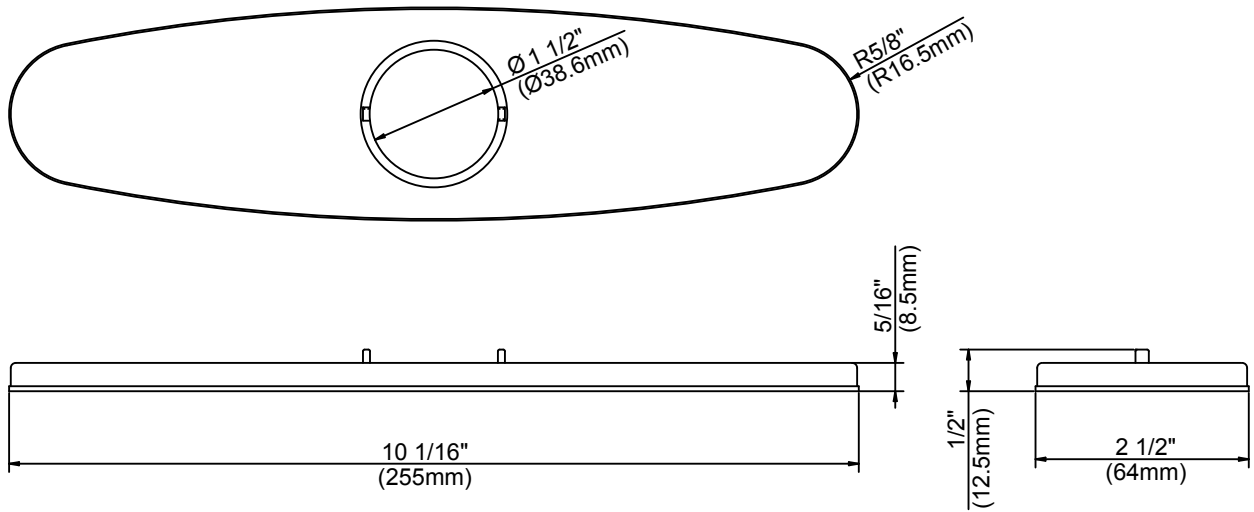

Submittal Information:

Job Name: _____

Location: _____

Contractor: _____

Contact #: _____