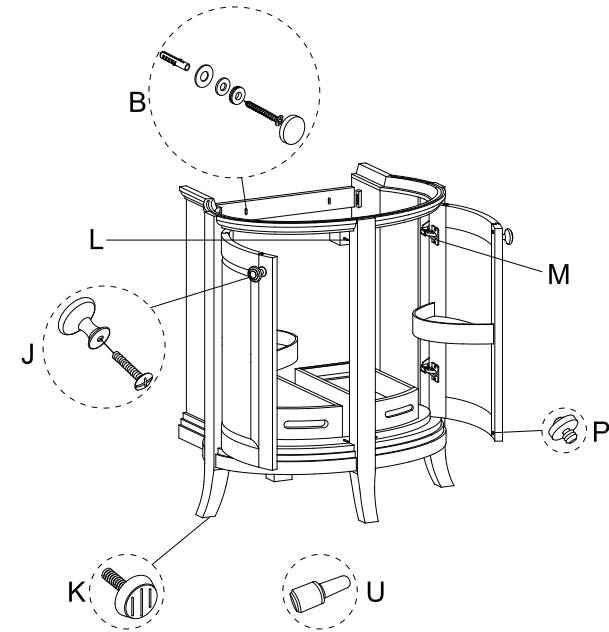

To obtain warranty service, contact Danze at our website www.danze.com, or call our technical service center during business hours at 888-328-2383.

Orrington™ 30" Freestanding Vanity DF012130

Ref. No.	Part No.	Description	Finish
B	RA4010-GBG1	Wall Anchor Hardware - Plastic Anchors (2 each) - Flat Washers (2 each) - Plastic Washers (2 each) - Spring Washers (2 each) - 2" Wood Screws (2 each) - Metal Caps (2 each)	NA
J	RA4011NP-GBG1	Knob Assembly - Knob (1 each) - 1" Bolt (1 each)	Brushed Nickel NA
K	RA4013KP-GBG1	3/4" dia. Height Leveler	NA
L	RA4031-GBG1	Blum® Shock Absorber	NA
M	RA4017NI-GBG1	Hinge Assembly - Hinge (1 each) - 3/4" Wood Screws for Vanity (2 each) - 5/8" Wood Screws for Door Panel (2 each)	NA
P	RA4020-GBG1	Build in Bumpers (2 each)	NA
U	RA4021-GBG1	Touch Up Paint	Antique Cherry