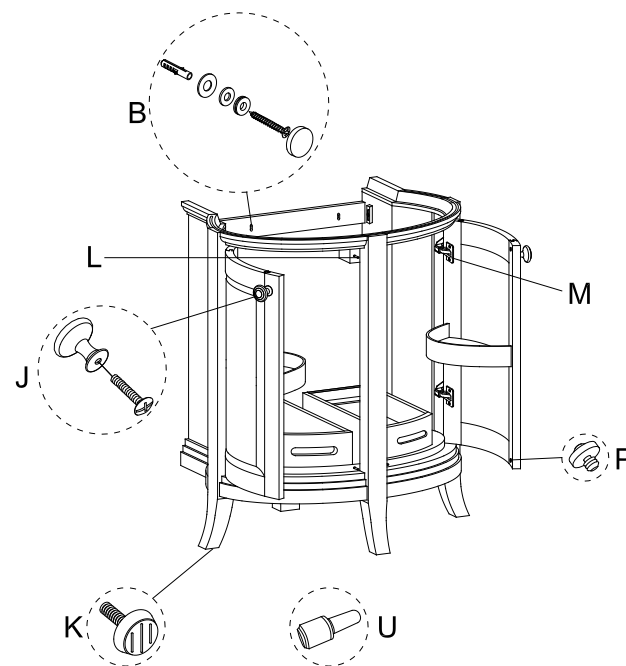

Danze no será responsable de la mano de obra, ni de los gastos de envío, flete u otros costos o gastos que se produzcan en relación con el desmontaje o sustitución del producto o en cumplimiento de las garantías anteriores, ni de los costos asociados a la reparación o sustitución de cualquier otro bien personal, o materiales de instalación.

Si la ley 'Consumer Product Warranties Act' federal se aplica al comprador original de este producto, toda garantía implícita que pudiera aplicarse de conformidad con la legislación de un estado —como una garantía implícita de comerciabilidad o de idoneidad para un uso determinado— se limitará a un (1) año.

Al margen de lo descrito anteriormente, Danze renuncia a cualquier otra garantía, explícita o implícita, como las garantías de comerciabilidad o de idoneidad para un uso determinado.

Las garantías anteriores le otorgan determinados derechos jurídicos, a los que podrían sumarse otros, según el estado. Algunas leyes federales o estatales pueden limitar o rechazar las descargas de responsabilidad por daños indirectos y/o los límites impuestos a las garantías implícitas.

Para solicitar un servicio conforme a una garantía, comuníquese con Danze en nuestra página web www.danze.com, o llame a nuestro centro de servicios técnicos en horas normales de oficina, en el teléfono 888-328-2383.

Mueble tocador autoestable de 30" Orrington™ DF012130

N.º de réf.	N.º de pieza	Descripción	Acabado
B	RA4010-GBG1	Piezas de sujeción mural - Sujetadores de plástico (2) - Arandelas planas (2) - Arandelas de plástico (2) - Arandelas elásticas (2) - Tornillos para madera de 2" (2) - Tapones metálicos (2)	No se aplica
J	RA4011NP-GBG1	Conjunto de perilla - Perilla (1) - Perno de 1" (1)	Níquel cepillado No se aplica
K	RA4013KP-GBG1	Nivelador de altura de 3/4 pulg. de diámetro	No se aplica
L	RA4031-GBG1	Amortiguador Blum®	No se aplica
M	RA4017NI-GBG1	Conjunto de la bisagra - Bisagra (1) - Tornillos para madera de 3/4" para el tocador (2) - Tornillos para madera de 5/8" para el tablero de la puerta (2)	No se aplica
P	RA4020-GBG1	Topes empotrados (2)	No se aplica
U	RA4021-GBG1	Pintura para retoques	Cerezo antiguo