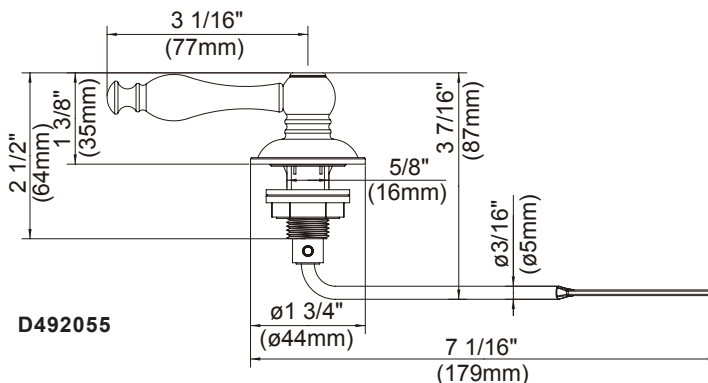

TANK LEVER HANDLE

Description

- Fits front mount tank with square lever mounting hole

Warranty

Danze products are covered by a manufacturer's limited "lifetime" warranty for manufacturing defects.

Available Colors & Finish
• Refer to Price List for additional finishes

Available Colors & Finish
• Refer to Price List for additional finishes

D492055

Available Colors & Finish
• Refer to Price List for additional finishes

Specific Features: _____ Submitted Model No.: _____