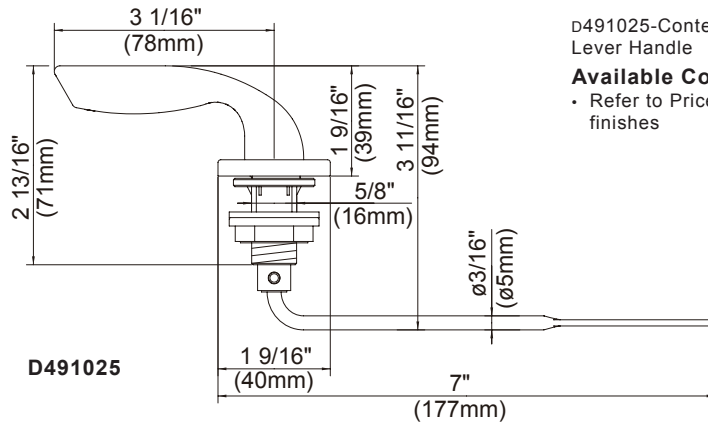

TANK LEVER HANDLE

Description

- Fits front mount tank with square lever mounting hole

Warranty

Danze products are covered by a manufacturer's limited "lifetime" warranty for manufacturing defects.

Available Colors & Finish
• Refer to Price List for additional finishes

Available Colors & Finish
• Refer to Price List for additional finishes

D491025

Available Colors & Finish
• Refer to Price List for additional finishes

Specific Features: _____ Submitted Model No.: _____