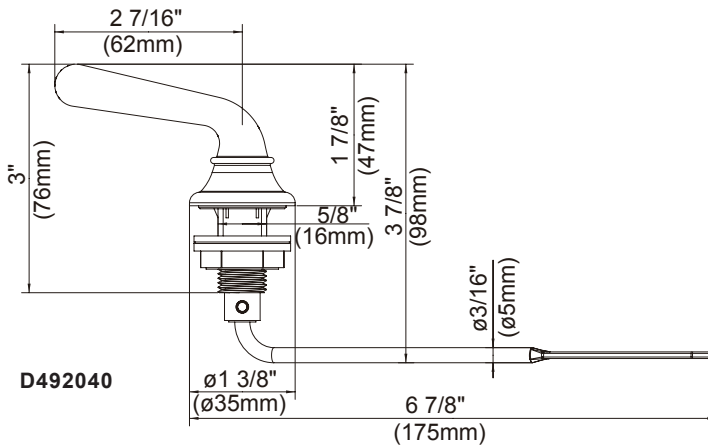

TANK LEVER HANDLE

Description

- Fits front mount tank with square lever mounting hole

Warranty

Danze products are covered by a manufacturer's limited "lifetime" warranty for manufacturing defects.

Available Colors & Finish
• Refer to Price List for additional finishes

Available Colors & Finish
• Refer to Price List for additional finishes

D492040

Available Colors & Finish
• Refer to Price List for additional finishes

Specific Features: _____ Submitted Model No.: _____