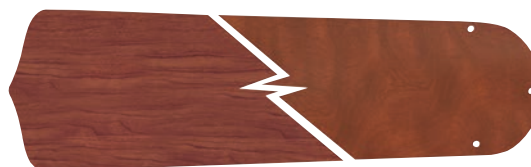

## STANDARD

Blade Finish **B552S-AG**  
52" Standard Aged Bronze

Blade Finish **B544S-AW • B552S-AW • B556S-AW**  
44", 52", 56" Standard Antique White

Blade Finish **B542S-BN‡ • B552S-BN**  
42", 52" Standard Brushed Nickel

Blade Finish **B542S-CR • B552S-CR**  
42", 52" Standard Reversible Cherry/Rosewood

Blade Finish **B552S-DOK**  
52" Standard Dark Oak

Blade Finish **B552S-FB**  
52" Standard Flat Black

Blade Finish **B542S-LOK‡ • B552S-LOK,**  
42" 52" Standard Light Oak

Blade Finish **B552S-MIA**  
52" Standard Reversible Dark Coffee/ Dark Oak

Blade Finish **B552S-MP**  
52" Standard Maple

Blade Finish **B542S-OB‡ • B552S-OB • B556S-OB**  
42", 52", 56" Standard Oiled Bronze