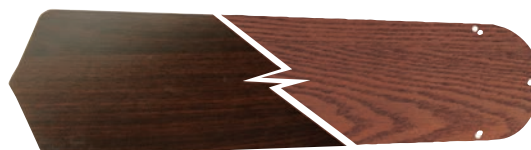

Blade Finish **B542S-CR • B552S-CR**  
42", 52" Standard Reversible Cherry/Rosewood

Blade Finish **B552S-DOK**  
52" Standard Dark Oak

Blade Finish **B552S-FB**  
52" Standard Flat Black

Blade Finish **B542S-LOK‡ • B552S-LOK,**  
42" 52" Standard Light Oak

Blade Finish **B552S-MIA**  
52" Standard Reversible Dark Coffee/ Dark Oak

Blade Finish **B552S-MP**  
52" Standard Maple

Blade Finish **B542S-OB‡ • B552S-OB • B556S-OB**  
42", 52", 56" Standard Oiled Bronze