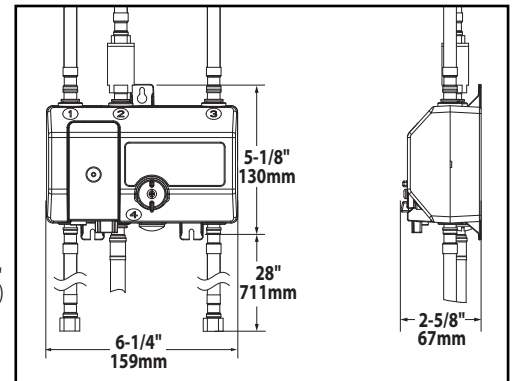

MotionSense™ Single Handle High Arc Pulldown Kitchen Faucet

Models: 7594E series

NOTE: THIS FAUCET IS DESIGNED TO BE INSTALLED
THRU 1 OR 3 HOLES, 1-1/2" (38mm) MIN. DIA.

*motion*sense™

CRITICAL DIMENSIONS

(DO NOT SCALE)

Close up view of Control Box

Battery Holder