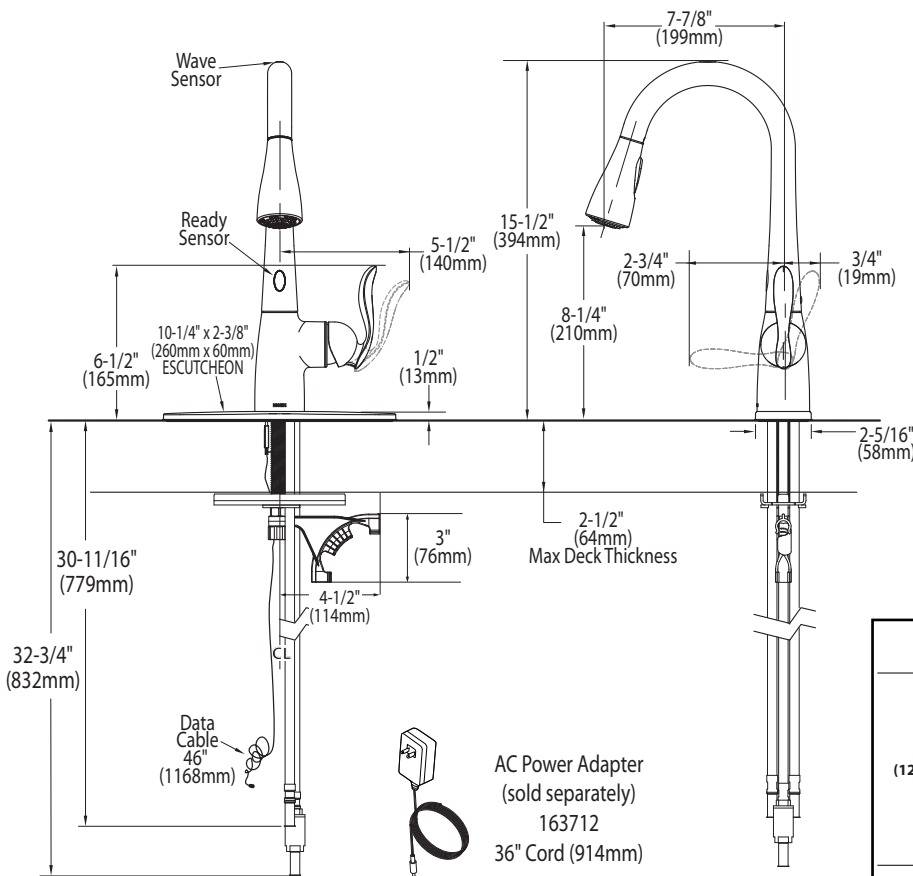

OPERATION

- Lever style handle
- Temperature controlled by 100° arc of handle travel
- Operates with less than 5 lbs. of force
- Operates in stream or spray mode in the pulldown or retracted position
- Spout rotates 100 degrees
- When filling a vessel outside the sink, the pause feature conveniently stops the flow of water as the wand passes over the counter top

FLOW

- Flow is limited to 2.0 gpm (7.6 L/min) at 60 psi

CARTRIDGE

- 1255™ Duralast™ cartridge for Single-Handle Faucets

STANDARDS

- Third party certified to ASME A112.18.1/CSA B125.1 and all applicable requirements referenced therein including NSF 61/9
- Meets Georgia SB370 requirements
- Complies with California Proposition 65 and with the Federal Safe Drinking Water Act
- The backflow protection system in the device consists of two independently operating check valves, a primary and a secondary which prevent backflow
- **ADA** for lever handle

MotionSense™ Single Handle High Arc Pulldown Kitchen Faucet

Models: 7594E series

NOTE: THIS FAUCET IS DESIGNED TO BE INSTALLED
THRU 1 OR 3 HOLES, 1-1/2" (38mm) MIN. DIA.

*motion*sense™

CRITICAL DIMENSIONS

(DO NOT SCALE)

Close up view of Control Box

Battery Holder