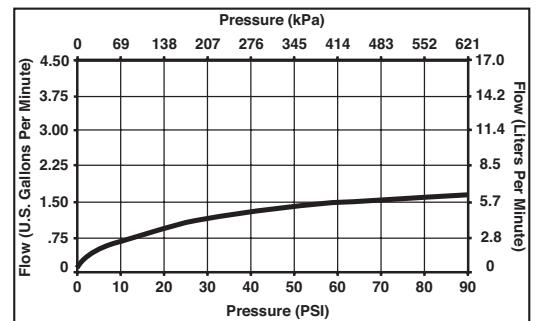

Delta reserves the right (1) to make changes in specifications and materials, and (2) to change or discontinue models, both without notice or obligation. Dimensions are for reference only. See current full-line price book or www.brizo.com for finish options and product availability.

BSP-K-64255LF Rev. E

Delta Faucet Company
Indianapolis, Indiana 46280
A Division of Masco Corporation of Indiana
© 2014 Masco Corporation of Indiana