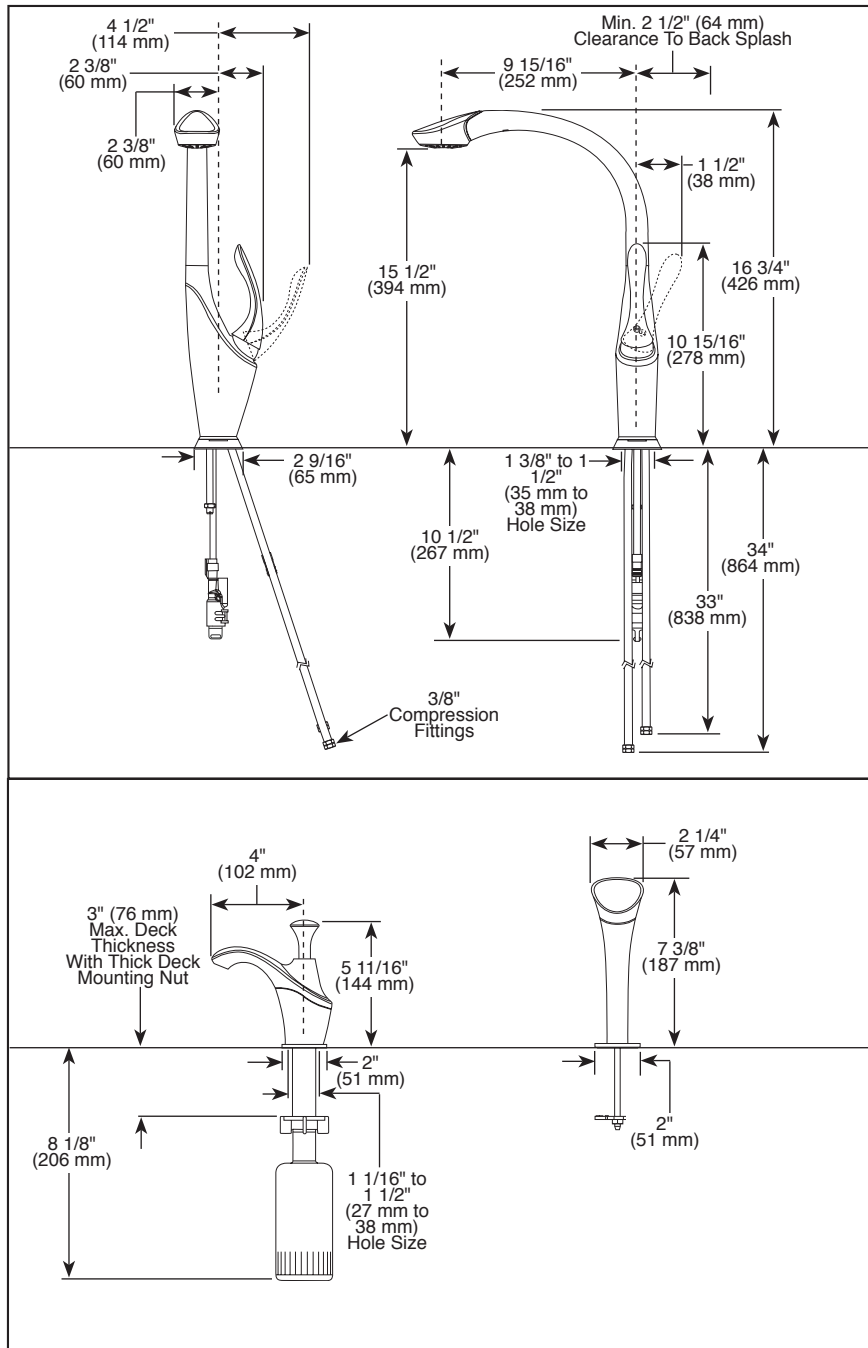

Submitted Model No.: _____
 Specific Features: _____

▲ Designate proper finish suffix

BRIZO® KITCHEN FAUCETS

- Vuelo® Collection
- Single Handle Deck Mount Hi Arc
- 2-Function Hi Arc
- Single, 2, or 3 Hole Sink Applications
- Centermount
- Optional Vase and Soap Dispenser
- MagneDock® Magnetic Docking

STANDARD SPECIFICATIONS:

- Single handle, 2-function hi arc kitchen faucets for mounting on single, two, and three hole sinks (with optional accessory order).
- SmartTouch® on/off functionality.
- On-off indicator light also signals when batteries run low.
- 16 3/4" (426 mm) high, 9 15/16 (252 mm) long, spout swings 360°.
- Lever handle. Control mechanism shall be full-motion valve cartridge.
- Touch-Clean® sprayhead.
- Quick connect hoses.
- Pull-down wand operates in an aerated or spray mode via ergonomic button.
- MagneDock® magnetic docking.
- Thin deck mounting aid to help secure product if used on thin sinks.
- Dual integral check valves in adapter assembly.
- Spacer for mounting nut to reduce number of turns required for installation.
- Mounting wrench to assist in tightening mounting nut securely.
- Hose travels inside mounting shank so it will not interfere with deck edges.

COMPLIES WITH:

- ASME A112.18.1 / CSA B125.1
- Indicates compliance to ICC/ANSI A117.1
- Verified compliant with .25% weighted average Pb content regulations.

Delta reserves the right (1) to make changes in specifications and materials, and (2) to change or discontinue models, both without notice or obligation. Dimensions are for reference only. See current full-line price book or www.brizo.com for finish options and product availability.