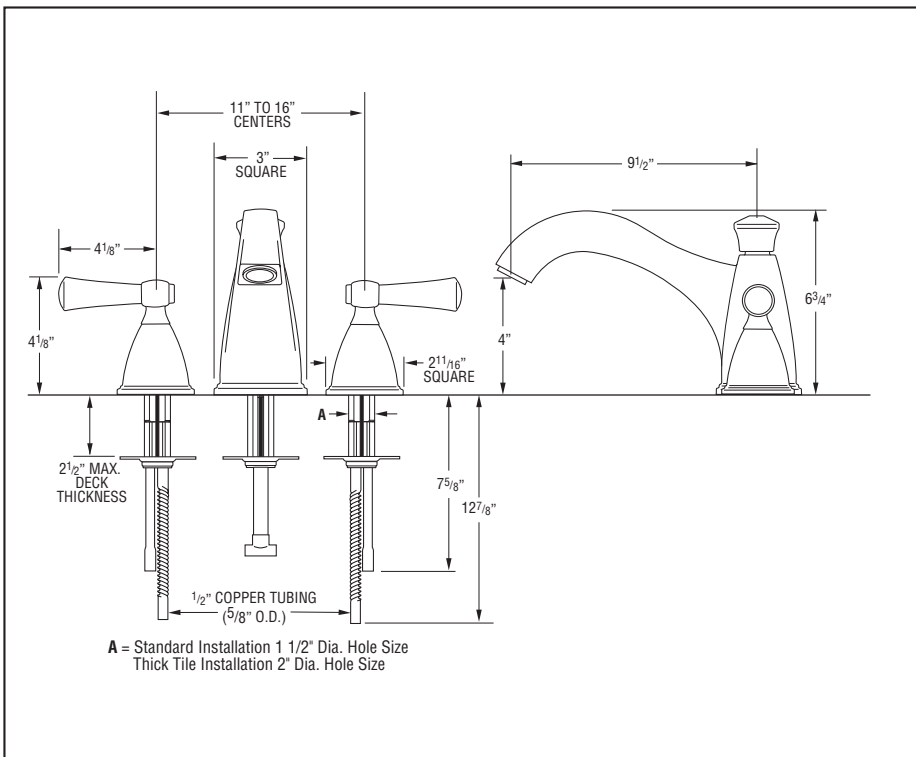

Submitted Model No.: _____

Specific Features: _____

BRIZO®

BATH VALVES

- Vesi™ Collection Curved Spout
- Two-Handle
- Complete Trim and Rough-In
- Flexible Deck or Ledge Mount
- Ceramic Disc Valving
- 11" – 16" Centers
- Adjustable Rough-In for Thin or Thick Deck Installations
- For Thick Deck Application-Rough Installed before Mud and Tile
- Three Hole Installation

STANDARD SPECIFICATIONS:

- Roman tub valve.
- 11" – 16" centers.
- Valve mechanism shall be of the rotating cylinder type with 180° rotation.
- Ceramic disc valving.
- Hot and cold stem units shall be interchangeable.
- All operating parts shall be replaceable from the top.
- Adjustable rough-in for thick and thin deck installations.