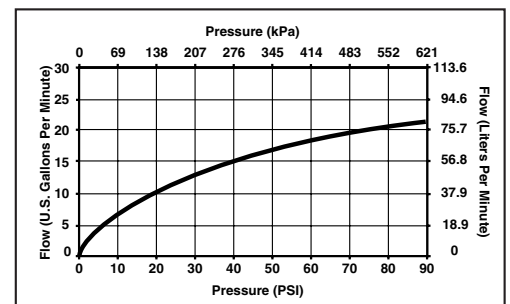

COMPLIES WITH:

ANSI/ASME A112.18.1 / CSA B125.1