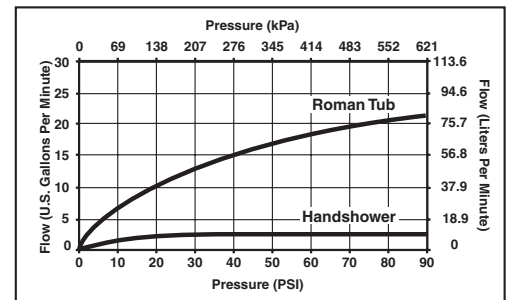

COMPLIES WITH:

ANSI/ASME A112.18.1 / CSA B125.1
ICC/ANSI A117.1