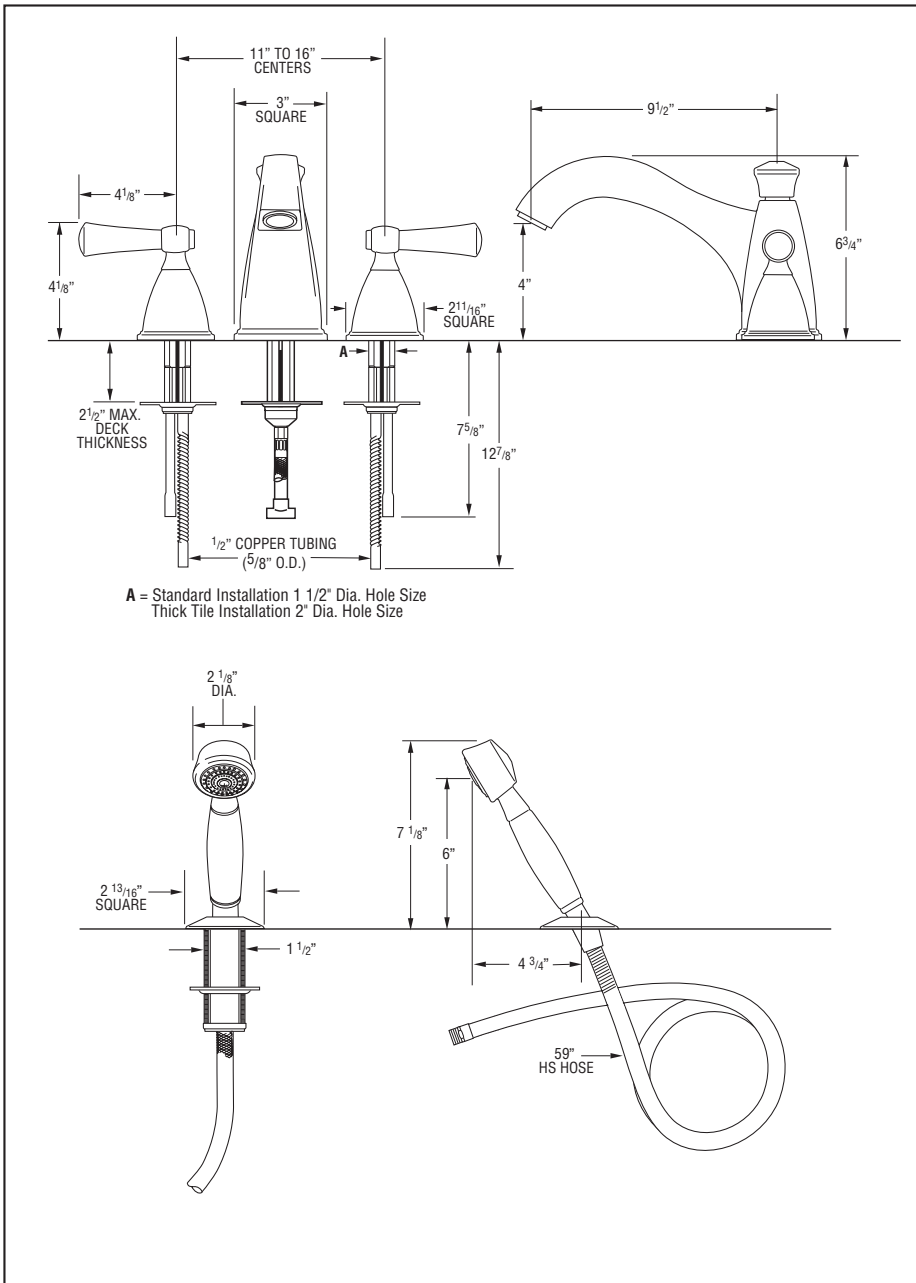

Submitted Model No.: _____

Specific Features: _____

BRIZO®

BATH VALVES

- Vesi™ Collection Curved Spout
- Two-Handle
- Complete Trim and Rough-In
- Flexible Deck or Ledge Mount
- Ceramic Disc Valving
- 11" – 16" Centers
- Adjustable Rough-In for Thin or Thick Deck Installations
- For Thick Deck Application-Rough Installed before Mud and Tile
- Four Hole Installation

STANDARD SPECIFICATIONS:

- Roman tub valve.
- 11" – 16" centers.
- Valve mechanism shall be of the rotating cylinder type with 180° rotation.
- Ceramic disc valving.
- Hot and cold stem units shall be interchangeable.
- All operating parts shall be replaceable from the top.
- Adjustable rough-in for thick and thin deck installations.
- Handshower has two integral check valves for backflow protection.

WARRANTY

- Lifetime Faucet and Finish Limited Warranty to the original consumer purchaser to be free from defects in material and workmanship.
- 5 Year Limited Warranty for usage in all industrial, commercial and business applications.

COMPLIES WITH:

ANSI/ASME A112.18.1 / CSA B125.1
ICC/ANSI A117.1

Delta Faucet Company
Indianapolis, Indiana 46280
A Division of Masco Corporation of Indiana
© 2008 Masco Corporation of Indiana