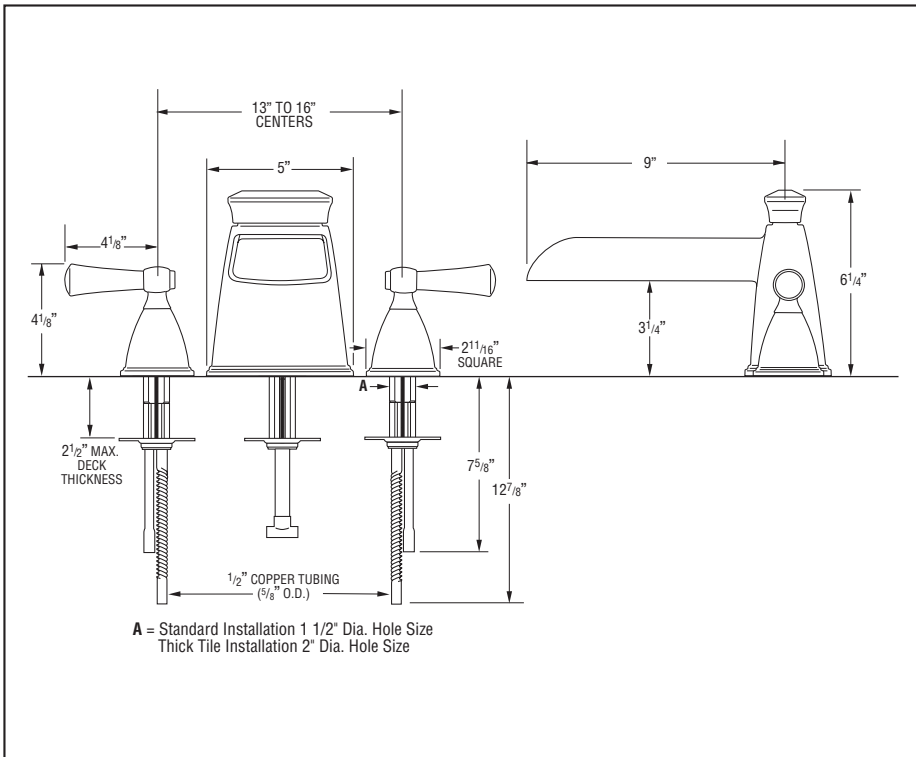

6745

Submitted Model No.: _____

Specific Features: _____

BRIZO®

BATH VALVES

- Vesi™ Collection Open Channel Spout Two-Handle
- Complete Trim and Rough-In
- Flexible Deck or Ledge Mount
- Ceramic Disc Valving
- 13" – 16" Centers
- Adjustable Rough-In for Thin or Thick Deck Installations
- For Thick Deck Application-Rough Installed before Mud and Tile
- Three Hole Installation

STANDARD SPECIFICATIONS:

- Roman tub valve.
- 13" – 16" centers.
- Valve mechanism shall be of the rotating cylinder type with 180° rotation.
- Ceramic disc valving.
- Hot and cold stem units shall be interchangeable.
- All operating parts shall be replaceable from the top.
- Adjustable rough-in for thick and thin deck installations.