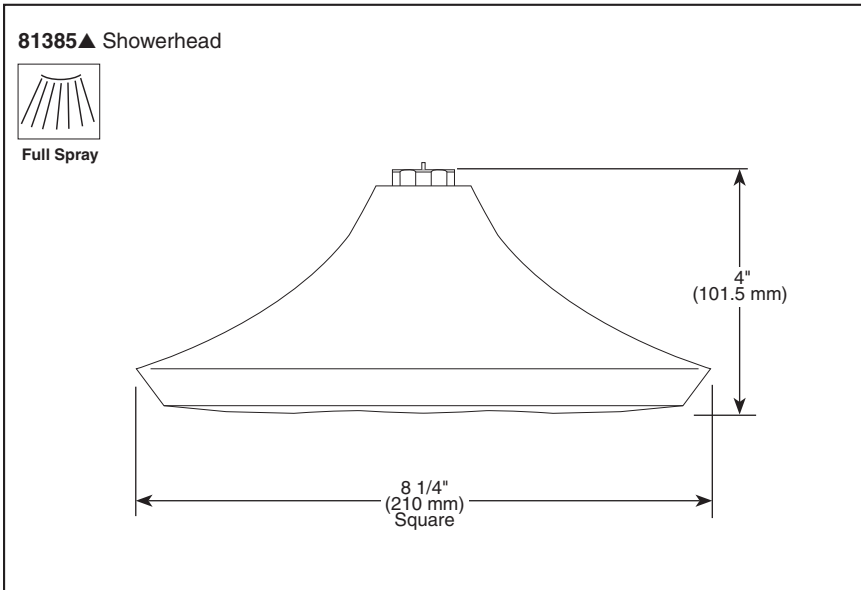

Submitted Model No.: _____

Specific Features: _____

▲ Designate proper finish suffix

BRIZO®

CEILING MOUNT SHOWERHEAD

■ Charlotte™ Bath Collection

STANDARD SPECIFICATIONS:

- H₂O Kinetic Technology® single function showerhead.
- Finished sprayface matches shell finish.
- Showerhead is intended for ceiling supply only. Ball connector rotates and pivots.
- Use with either 6" arm (RP48985) or 10" arm (RP48986).
- 2.5 gpm @ 80 PSI.