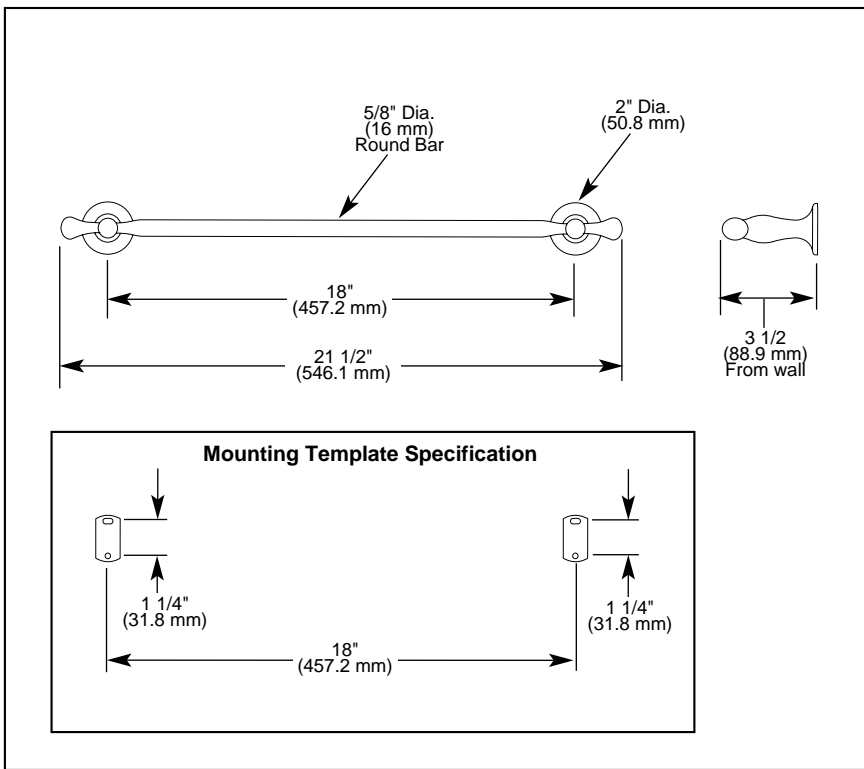

## ACCESSORIES

- RSVP™ Bath Collection
- 18" Single Towel Bar

Submitted Model No.: \_\_\_\_\_

Specific Features: \_\_\_\_\_