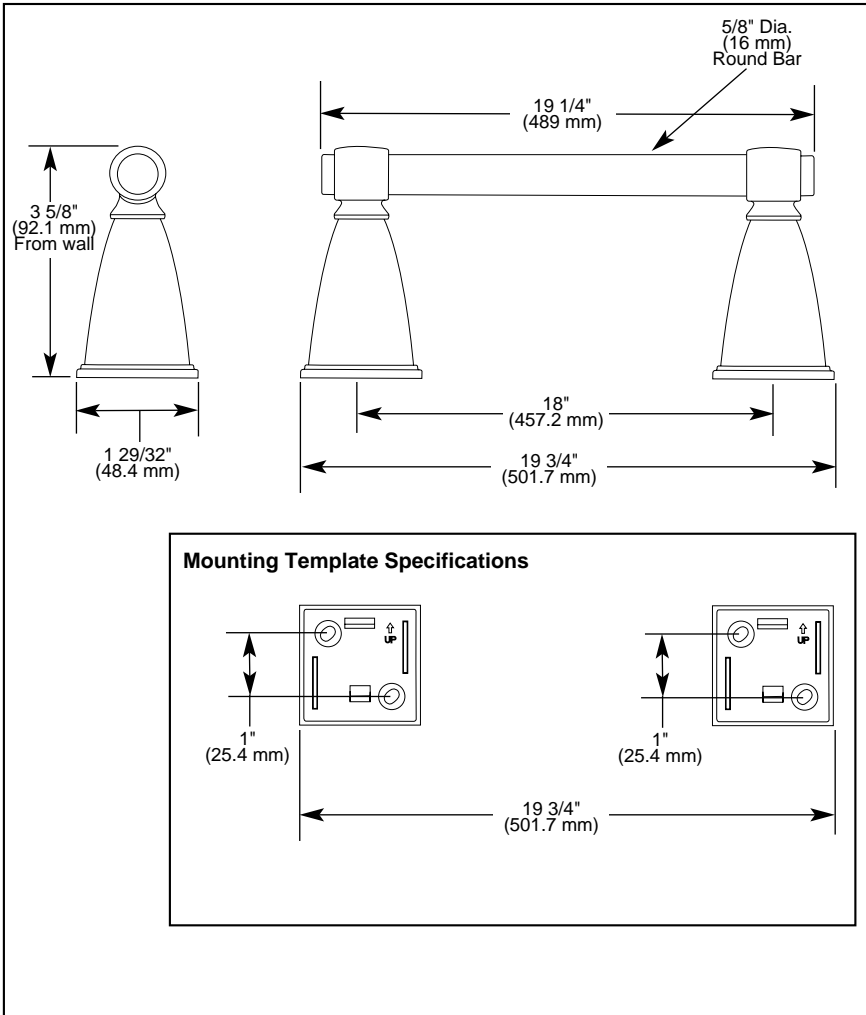

BRIZO[®]

ACCESSORIES

- Vesi™ Series
- 18" Towel Bar

Submitted Model No.: _____

Specific Features: _____

STANDARD SPECIFICATIONS:

- Wood blocking is preferable behind all wall surfaces. If wood blocking is not available, the following fasteners are suggested: Tile/Masonry-Plastic or lead Anchors Plaster/drywall-Toggle bolts.
- Mounting hardware and mounting instructions included with product.