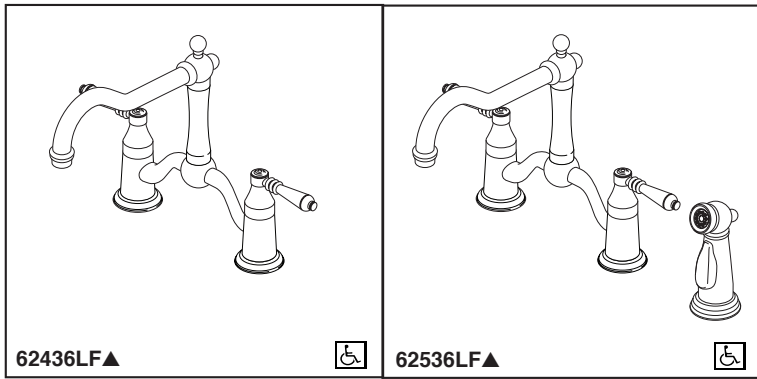

## KITCHEN FAUCETS

- Tresa® Kitchen Collection
- Two Handle Widespread Bridge
- Two Hole Mount

Submitted Model No.: \_\_\_\_\_  
 Specific Features: \_\_\_\_\_

▲ Designate Proper Finish Suffix

### STANDARD SPECIFICATIONS:

- Solid brass with one-piece cast brass waterway.
- 9 27/32" (250 mm) long, 10 21/32" (271 mm) high rigid spout.
- Spout swings 360°.
- 1/4 turn handle stops.
- Hot and cold stems are interchangeable.
- Control mechanism shall be of the rotating cylinder type with 90° rotation, with replaceable non-metallic seats, operating in stainless steel lined sockets.
- Maximum flow rate 1.8 gpm @ 60 PSI.
- Ceramic disc valving.