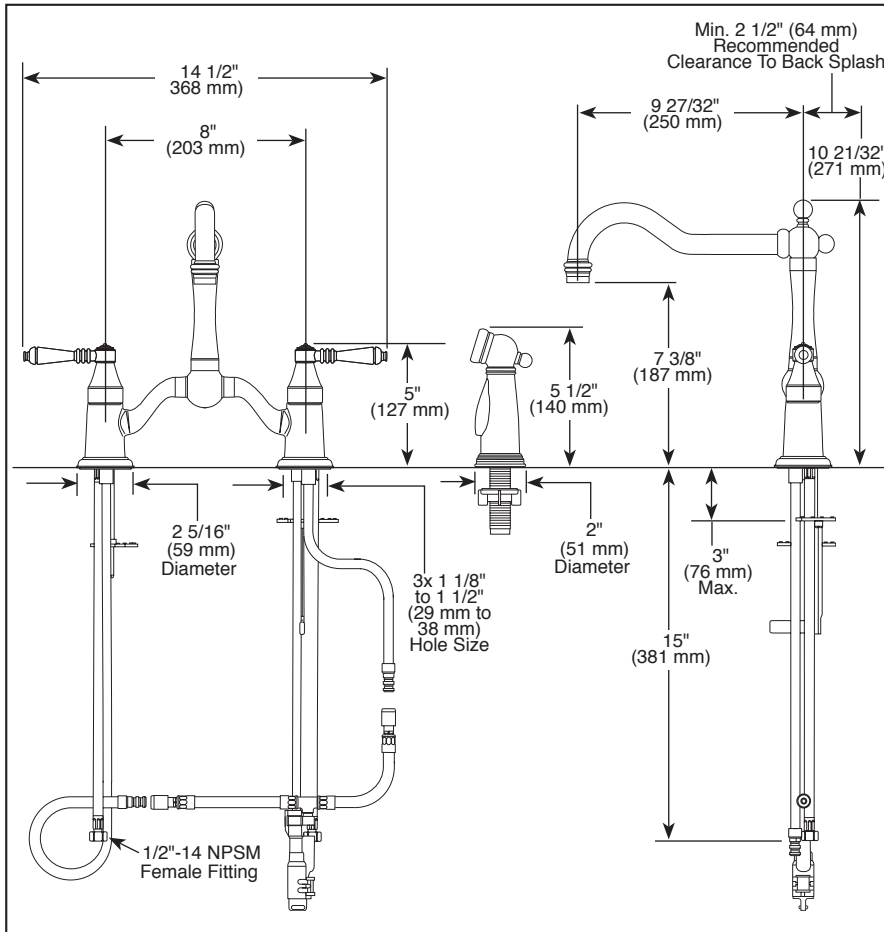

## KITCHEN FAUCETS

- Tresa® Kitchen Collection
- Two Handle Widespread Bridge
- Two Hole Mount

Submitted Model No.: \_\_\_\_\_  
 Specific Features: \_\_\_\_\_

▲ Designate Proper Finish Suffix

### STANDARD SPECIFICATIONS:

- Solid brass with one-piece cast brass waterway.
- 9 27/32" (250 mm) long, 10 21/32" (271 mm) high rigid spout.
- Spout swings 360°.
- 1/4 turn handle stops.
- Hot and cold stems are interchangeable.
- Control mechanism shall be of the rotating cylinder type with 90° rotation, with replaceable non-metallic seats, operating in stainless steel lined sockets.
- Maximum flow rate 1.8 gpm @ 60 PSI.
- Ceramic disc valving.