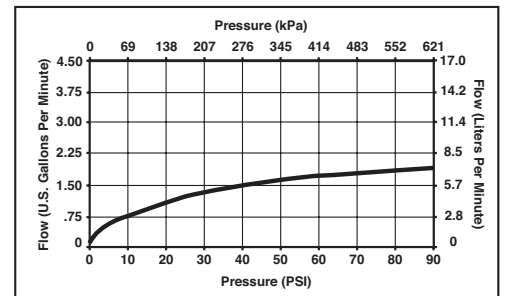

Delta reserves the right (1) to make changes in specifications and materials, and (2) to change or discontinue models, both without notice or obligation. Dimensions are for reference only. See current full-line price book or www.brizo.com for finish options and product availability.

BSP-K-62436LF Rev. D

Delta Faucet Company

55 E. 111th Street, Indianapolis, Indiana 46280
350 South Edgeware Road, St. Thomas, ON N5P 4L1
© 2013 Masco Corporation of Indiana