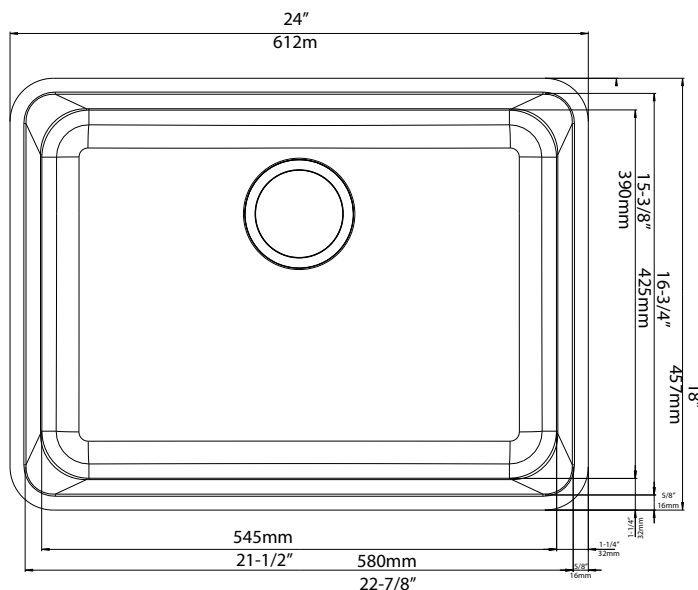

441370 Medium, 7-3/4" bowl depth, TRUFFLE

FEATURES

- Required outside cabinet: 27"
- 80% solid granite
- Heat resistant up to 536°F
- Unsurpassed cleanability backed by industry leading 7 patents!
- Resistant to scratches, stains and all household acids and alkali solutions
- Template provided
- Undermount clips NOT included
- Limited lifetime warranty

JOB INFORMATION

Job Name: _____

Contact: _____

Date Specified: _____

Specifier: _____

Contractor: _____

NOMINAL DIMENSIONS

Model 441367 shown

OVERALL	CUT OUT SIZE	BOWL DEPTH	DRAIN
24" x 18"	Template provided with approximate 1/8" reveal	7-3/4"	3-1/2"

DXF cutout templates (undermount and drop-in) available on our website.

BLANCO AMERICA

800.451.5782