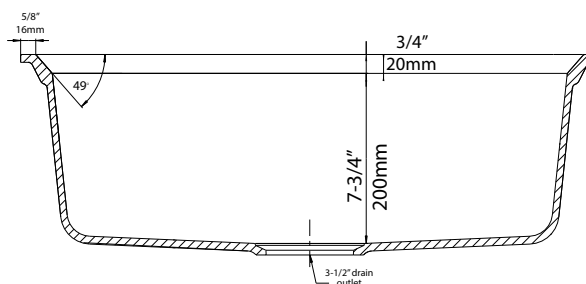

JOB INFORMATION

Job Name: _____

Contact: _____

Date Specified: _____

Specifier: _____

Contractor: _____

NOMINAL DIMENSIONS

Model 441367 shown

OVERALL	CUT OUT SIZE	BOWL DEPTH	DRAIN
24" x 18"	Template provided with approximate 1/8" reveal	7-3/4"	3-1/2"

DXF cutout templates (undermount and drop-in) available on our website.

BLANCO AMERICA

800.451.5782