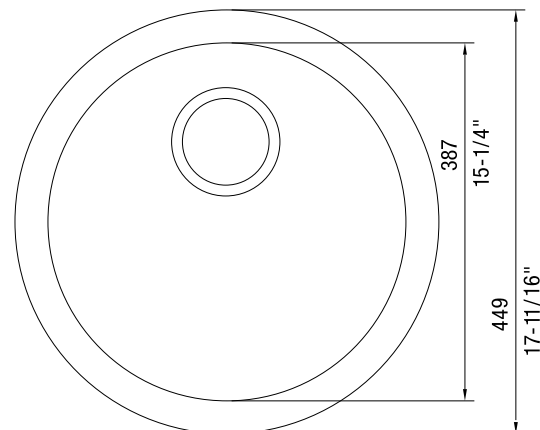

FEATURED MODEL

513381 Bar Bowl, 6-5/8" bowl depth, BISCUIT

ADDITIONAL MODELS

- 511631 Bar Bowl, 6-5/8" bowl depth, WHITE
- 511632 Bar Bowl, 6-5/8" bowl depth, ANTHRACITE
- 513382 Bar Bowl, 6-5/8" bowl depth, METALLIC GRAY
- 515803 Bar Bowl, 6-5/8" bowl depth, CAFE BROWN
- 517143 Bar Bowl, 6-5/8" bowl depth, BISCOTTI
- 517699 Bar Bowl, 6-5/8" bowl depth, TRUFFLE
- 518911 Bar Bowl, 6-5/8" bowl depth, CINDER

JOB INFORMATION

Job Name: _____

Contact: _____

Date Specified: _____

Specifier: _____

Contractor: _____

NOMINAL DIMENSIONS

Model 511632 shown

OVERALL	CUT OUT SIZE	BOWL DEPTH	DRAIN
17-11/16"	16-15/16"	6-5/8"	3-1/2"

DXF cutout templates available on our website.

BLANCO AMERICA

800.451.5782
 www.blancoamerica.com

© 2013 BLANCO AMERICA

6/13

SPEC-003