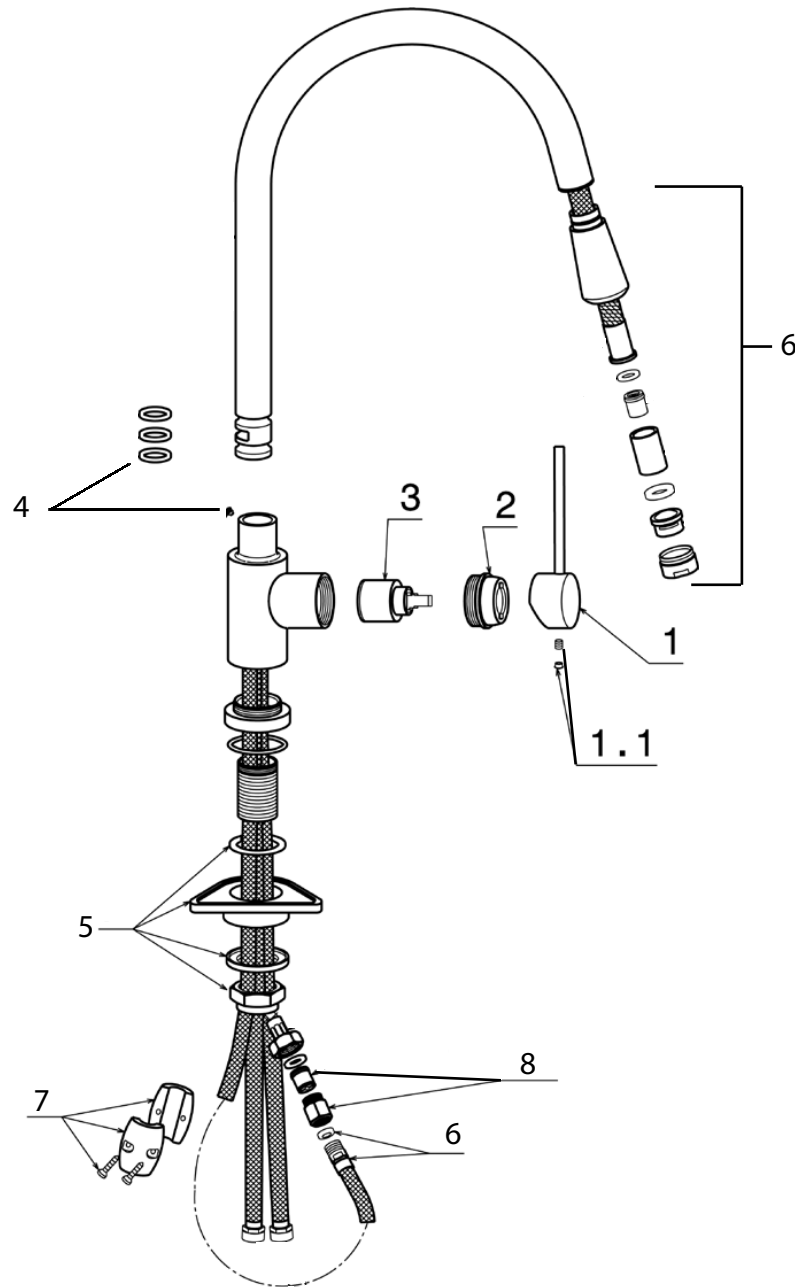

### FEATURES

- Solid brass body and pull-down all-metal handspray
- Single spray
- Ceramic disk cartridge
- Extra long supply lines
- Lever handle tilts backwards 3-1/2"
- 2.2 GPM flow rate
- Installation in a 1-3/8" hole
- 120 degree spout swivel
- 3-3/4" backsplash clearance off center
- 1-3/4" maximum deck thickness

### NOMINAL DIMENSIONS

REACH	SPOUT HEIGHT	FAUCET HEIGHT
9-1/4"	7-7/8"	14-1/2"

See next page for exploded parts drawing and parts list.

**BLANCO AMERICA**

800.451.5782

www.blancoamerica.com

© 2013 BLANCO AMERICA

10/14

SPEC-004

Old Model #: 157-098-CR

REPAIR PART GUIDE		
Num.	Description	Part #
1	Handle w/ screw & cap - Chrome	441870
1.1	Handle - Screw and Cap	440889
2	Cartridge Lock Nut	441880
3	Cartridge	440877
4	O-ring and screw set	441872
5	Mounting hardware	441873
6	Spray hose, handspray, aerator kit	440887
7	Weight	441917
8	Check valve w/ flow regulator	441874