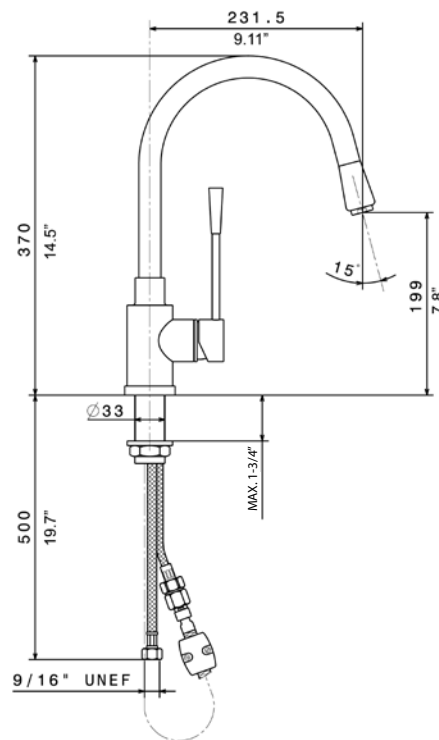

### FEATURES

- Solid brass body and pull-down all-metal handspray
- Single spray
- Ceramic disk cartridge
- Extra long supply lines
- Lever handle tilts backwards 3-1/2"
- 2.2 GPM flow rate
- Installation in a 1-3/8" hole
- 120 degree spout swivel
- 3-3/4" backsplash clearance off center
- 1-3/4" maximum deck thickness

### NOMINAL DIMENSIONS

REACH	SPOUT HEIGHT	FAUCET HEIGHT
9-1/4"	7-7/8"	14-1/2"

See next page for exploded parts drawing and parts list.

**BLANCO AMERICA**

800.451.5782

www.blancoamerica.com

© 2013 BLANCO AMERICA

10/14

SPEC-004

Old Model #: 157-098-CR

REPAIR PART GUIDE		
Num.	Description	Part #
1	Handle w/ screw & cap - Chrome	441870
1.1	Handle - Screw and Cap	440889
2	Cartridge Lock Nut	441880
3	Cartridge	440877
4	O-ring and screw set	441872
5	Mounting hardware	441873
6	Spray hose, handspray, aerator kit	440887
7	Weight	441917
8	Check valve w/ flow regulator	441874