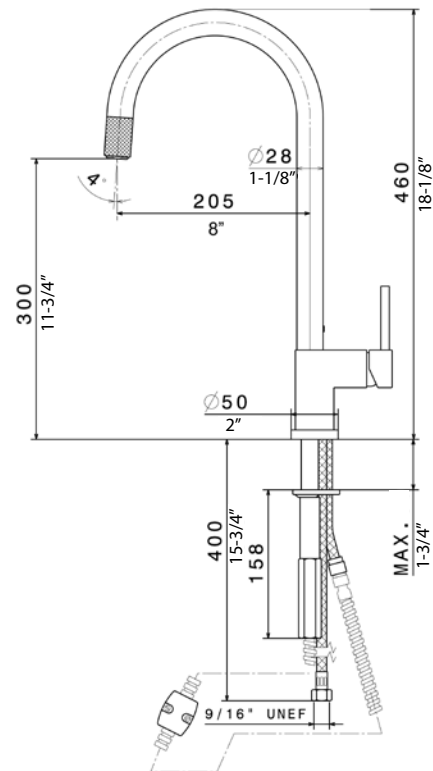

### FEATURES

- Solid brass body and pull-down all-metal handspray
- Ceramic disk cartridge
- Extra long supply lines
- 2.2 GPM flow rate
- Installation in a 1-3/8" hole
- 140 degree spout swivel
- 2-1/4" backsplash clearance off center
- 1-3/4" maximum deck thickness

### NOMINAL DIMENSIONS

REACH	SPOUT HEIGHT	FAUCET HEIGHT
8"	11-3/4"	18-1/8"

See next page for exploded parts drawing and parts list.

**BLANCO AMERICA**

800.451.5782

www.blancoamerica.com

© 2013 BLANCO AMERICA

7/13

SPEC-003

Old Model #: 157-099-ST

**REPAIR PART GUIDE**

Num.	Description	Part #
1	Handle - Satin Nickel	
1.1	Handle - Screw and Cap	440890
2	Cartridge Lock Nut	
3	Cartridge	440877
4	Gasket set	
5	Spout screw	
6	Mounting hardware	
7	Hose, handspray - Satin Nickel	440898
8	Weight	
9	Check valve	