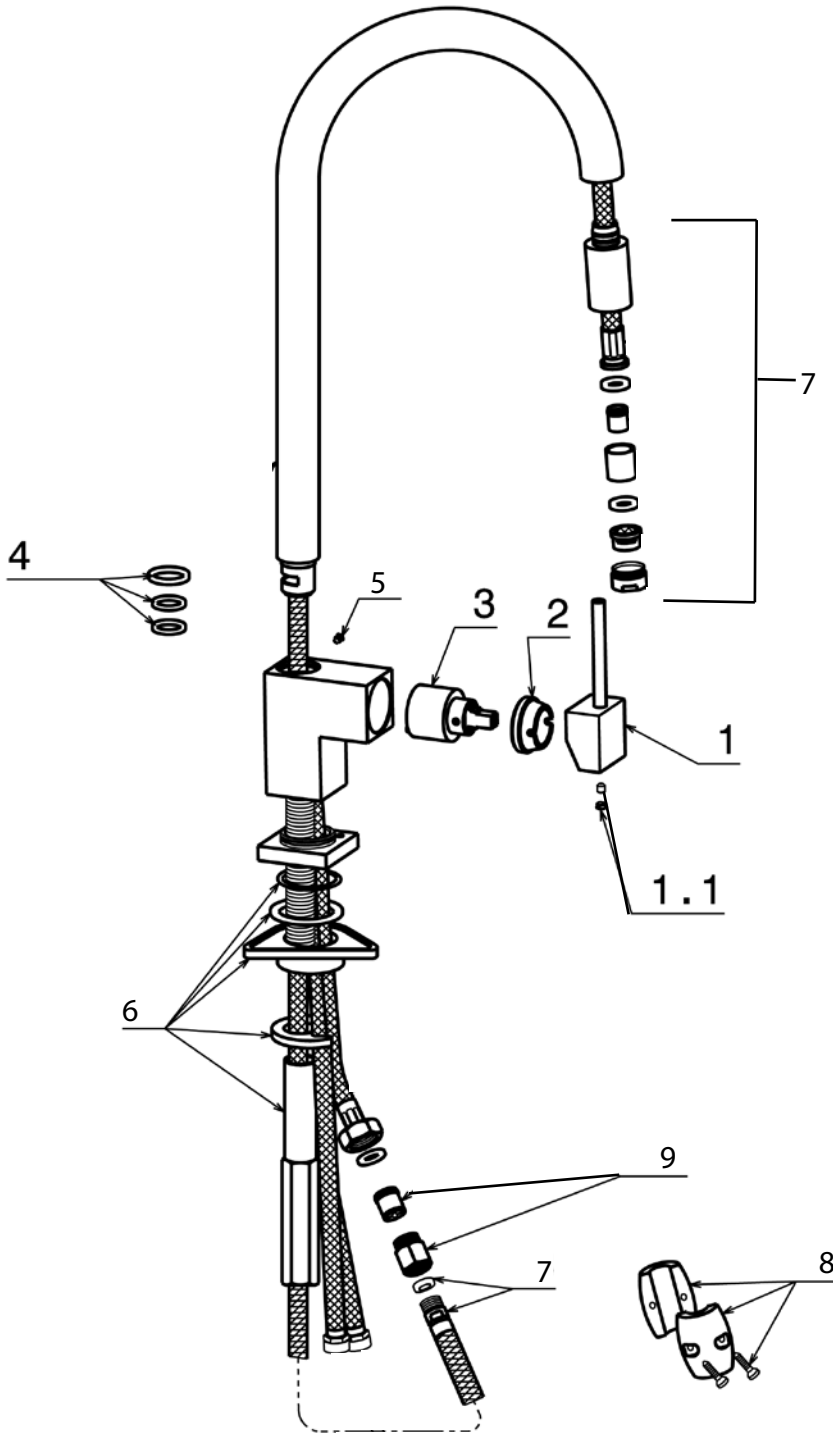

### FEATURES

- Solid brass body and pull-down all-metal handspray
- Ceramic disk cartridge
- Extra long supply lines
- 2.2 GPM flow rate
- Installation in a 1-3/8" hole
- 140 degree spout swivel
- 2-1/4" backsplash clearance off center
- 1-3/4" maximum deck thickness

### NOMINAL DIMENSIONS

REACH	SPOUT HEIGHT	FAUCET HEIGHT
8"	11-3/4"	18-1/8"

See next page for exploded parts drawing and parts list.

**BLANCO AMERICA**

800.451.5782

www.blancoamerica.com

© 2013 BLANCO AMERICA

7/13

SPEC-003

Old Model #: 157-099-ST

**REPAIR PART GUIDE**

Num.	Description	Part #
1	Handle - Satin Nickel	
1.1	Handle - Screw and Cap	440890
2	Cartridge Lock Nut	
3	Cartridge	440877
4	Gasket set	
5	Spout screw	
6	Mounting hardware	
7	Hose, handspray - Satin Nickel	440898
8	Weight	
9	Check valve	