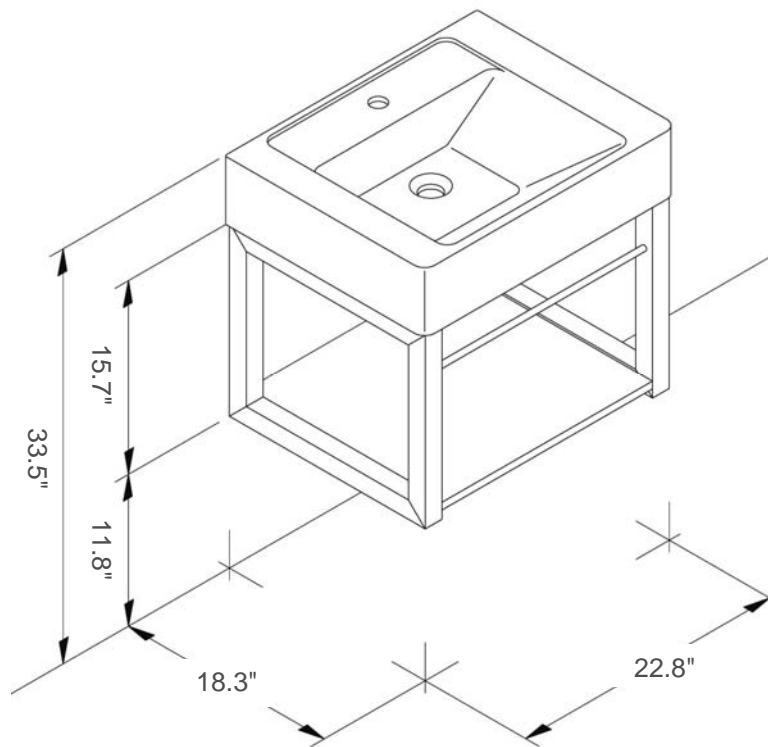

# Casual

Model Ref. 13020

Material: Vitreous china

Color: White

Installation: Wall-mount and/or counter-top

Overall Dimensions: 23.6" L x 18.7" W x 5.5" H

Interior Dimensions: 17" L x 13" W x 4.5" H

Drain hole: 1.75" interior Diameter

Optional (sold separately):

Metallic wall console with towel bar and wooden shelf

Model Ref. 3823688

Color/Finish: Brushed Aluminum/ Oak (shelf)

Dimensions: 22.8" L x 18.3" W x 15.7" H

All dimensions are nominal

## Casual

Wall-mount metallic console with towel bar and wooden shelf

Model Ref. 3823688

Material: Anodized Aluminum/ Hardwood

Color/Finish: Brushed Aluminum/ Oak (shelf)

Dimensions: 22.8" L x 18.3" W x 15.7" H

Optional (sold separately):

Casual ceramic Sink Ref. 13020

Overall Dimensions: 23.6" L x 18.7" W x 5.5" H

All dimensions are nominal

BISSONNET

Tel. (610) 454-1295 · Fax (610) 454-9385 · info@bissonnet.net · www.bissonnet.net