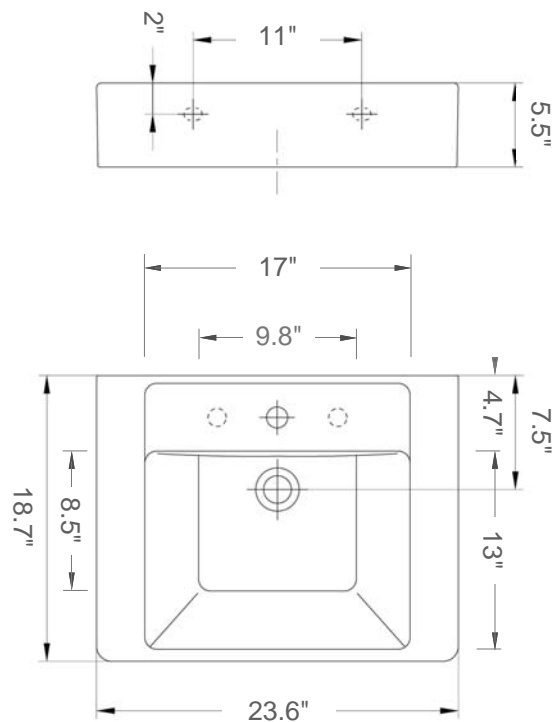

# Casual

Model Ref. 13020

Material: Vitreous china

Color: White

Installation: Wall-mount and/or counter-top

Overall Dimensions: 23.6" L x 18.7" W x 5.5" H

Interior Dimensions: 17" L x 13" W x 4.5" H

Drain hole: 1.75" interior Diameter

Optional (sold separately):

Metallic wall console with towel bar and wooden shelf

Model Ref. 3823688

Color/Finish: Brushed Aluminum/ Oak (shelf)

Dimensions: 22.8" L x 18.3" W x 15.7" H

All dimensions are nominal

## Casual

Wall-mount metallic console with towel bar and wooden shelf

Model Ref. 3823688

Material: Anodized Aluminum/ Hardwood

Color/Finish: Brushed Aluminum/ Oak (shelf)

Dimensions: 22.8" L x 18.3" W x 15.7" H

Optional (sold separately):

Casual ceramic Sink Ref. 13020

Overall Dimensions: 23.6" L x 18.7" W x 5.5" H

All dimensions are nominal

BISSONNET

Tel. (610) 454-1295 · Fax (610) 454-9385 · info@bissonnet.net · www.bissonnet.net