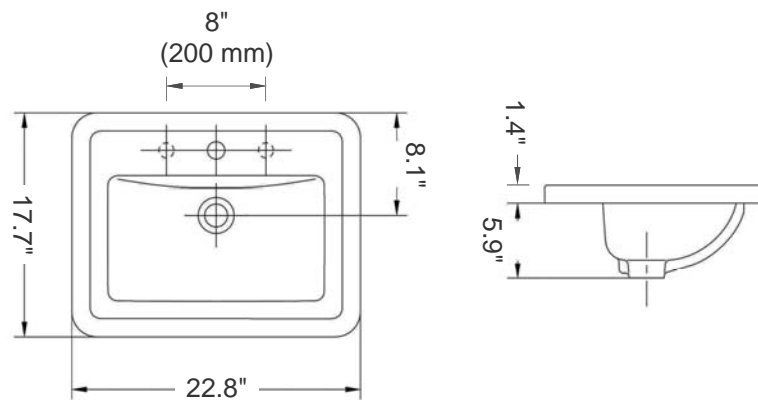

# Noble

Model Ref. 12060

Material: Vitreous china

Color: White

Installation: Self-rimming

Overall Dimensions: 22.8" L x 17.7" W x 7.3" H

Interior Dimensions (basin area): 17.5" L x 10" W x 5.5" H

Drain hole: 1.75" Interior Diameter

Components included: Sink cutout template

Features: Overflow, one faucet hole, and 2 embedded prepared to drill faucet holes to expand faucet options

Recommended accessory (not included): 2.5" Diameter drain i.e. Click-clack Drain Ref. 360551