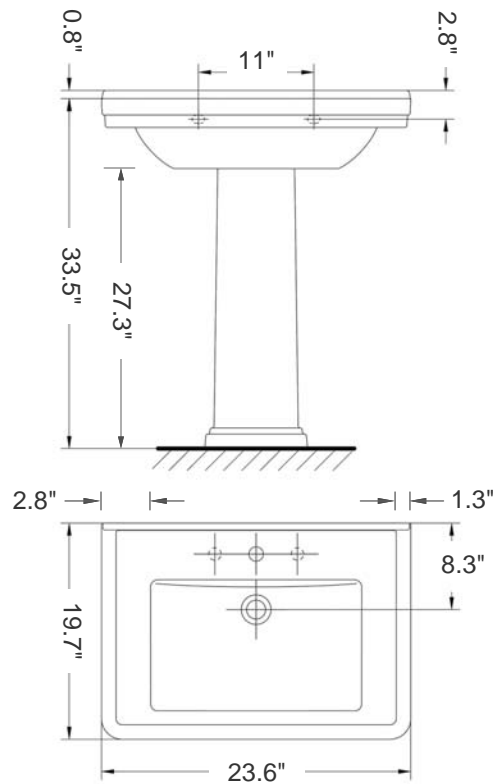

## Noble pedestal

Model Ref. 12040/12430

Material: Vitreous china

Color: White

Overall Dimensions: 23.6" L x 19.7" W x 34.3" H

Washbasin: O.D. 23.6" L x 19.7" W x 8.5" H

Basin area: I.D. 18.3" L x 11.4" W x 6" H

Faucet ledge: 5.5" W

Drain hole: 1.75" Interior Diameter

Features: Overflow, one pre-drilled faucet hole, and 2 embedded prepared to drill 8-inch centers faucet holes to expand faucet options

Recommended accessory: Ø2.5" drain i.e. Click-clack Drain Ref. 360551