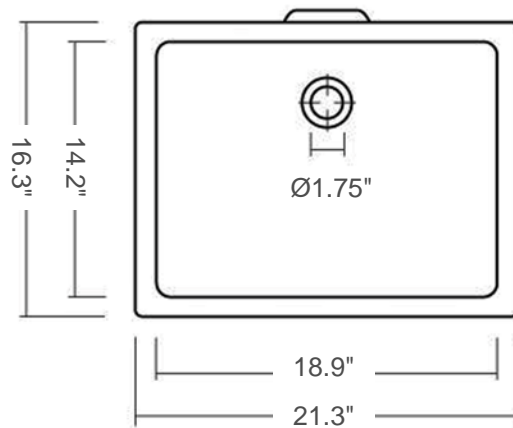

# Cubic

Model Ref. 27140

Material: Vitreous china

Color: White

Overall Dimensions: 21.3" L x 16.3" W x 6.1" H

Interior Dimensions: 18.9" L x 14.2" W x 4.2" H

Drain hole: 1.75" interior Diameter

Installation: under-counter

Features: overflow and glazed interior and exterior

Included components: basin clamp kit

Recommended accessory (not included): 2.5" Diameter drain i.e. Click-clack Drain Ref. 360551

All dimensions are nominal