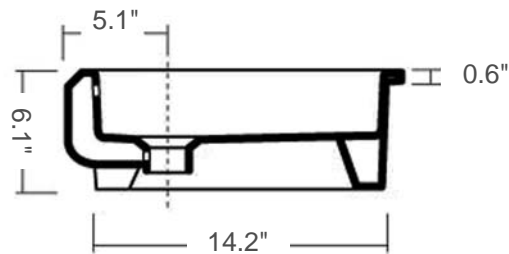

# Cubic

Model Ref. 27140

Material: Vitreous china

Color: White

Overall Dimensions: 21.3" L x 16.3" W x 6.1" H

Interior Dimensions: 18.9" L x 14.2" W x 4.2" H

Drain hole: 1.75" interior Diameter

Installation: under-counter

Features: overflow and glazed interior and exterior

Included components: basin clamp kit

Recommended accessory (not included): 2.5" Diameter drain i.e. Click-clack Drain Ref. 360551

All dimensions are nominal