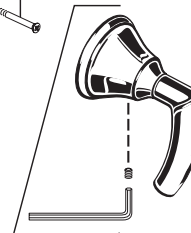

*American Standard*

**TROPIC**  
**IN-WALL PRESSURE BALANCING**  
**BATH AND SHOWER TRIM KIT**  
**MODEL NUMBERS**

**T038.50X**

**060351-YYY0A**  
 SHOWER ARM AND FLANGE

**M953579-YYY0A**  
 SHOWER HEAD

Replace the "YYY" with appropriate finish code

CHROME	002
SATIN	295

**078016-YYY0A**  
 ESCUTCHEON SCREWS

**M962466-YYY0A**  
 ESCUTCHEON AND SCREWS

**M907050-YYY0A**  
 ESCUTCHEON CAP SET

**M918460-0070A**  
 HANDLE ADAPTER

**M918305-0070A**  
 ADAPTER SCREW

**M962467-YYY0A**  
 LEVER HANDLE

**M950231-YYY0A**  
 DIVERTER SPOUT  
 (SLIP-ON)

HOT LINE FOR HELP  
 For toll-free information and answers to your questions, call:  
 1 (800) 442-1902  
 Weekdays 8:00 a.m. to 8:00 p.m. EST  
 IN MEXICO 01-800-839-12-00  
 IN CANADA 1-800-387-0369 (TORONTO 1-905-306-1093)  
 Weekdays 8:00 a.m. to 7:00 p.m. EST