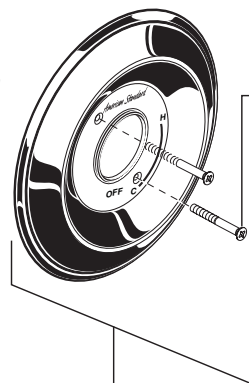

*American Standard*

**TROPIC**  
**IN-WALL PRESSURE BALANCING**  
**BATH AND SHOWER TRIM KIT**  
**MODEL NUMBERS**

**T038.50X**

**060351-YYY0A**  
 SHOWER ARM AND FLANGE

**M953579-YYY0A**  
 SHOWER HEAD

Replace the "YYY" with appropriate finish code

CHROME	002
SATIN	295

**078016-YYY0A**  
 ESCUTCHEON SCREWS

**M962466-YYY0A**  
 ESCUTCHEON AND SCREWS

**M907050-YYY0A**  
 ESCUTCHEON CAP SET

**M918460-0070A**  
 HANDLE ADAPTER

**M918305-0070A**  
 ADAPTER SCREW